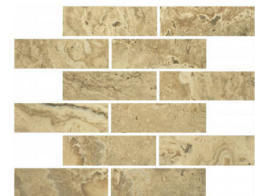

SERIES ANTICO

Stone Look

This line has a beautiful satin finish that is more visible in person.

PRODUCTS

12"x24"
12X24F Classic

12"x24"
12X24F Ivory

12"x24"
12X24F Sand

12"x24"
12X24F Walnut

18"x18"
18X18F Ivory

18"x18"
18X18F Sand

18"x18"
18X18F Walnut

12"x15"
Classic 2X6 Mosaic

12"x15"
Walnut 2X6 Mosaic

12"x15"
Sand 2X6 Mosaic

12"x15"
Ivory 2X6 Mosaic

3"x12"
Sand 3X12 Bullnose

3"x12"
Classic 3X12 Bullnose

3"x12"
Walnut 3X12 Bullnose

3"x12"
Ivory 3X12 Sb

12"x12"
Classic 2X2 Mosaic

12"x12"
12X12F Sand

12"x12"
12X12F Classic

12"x12"
Ivory 2X2 Mosaic

12"x12"
Sand 2X2 Mosaic