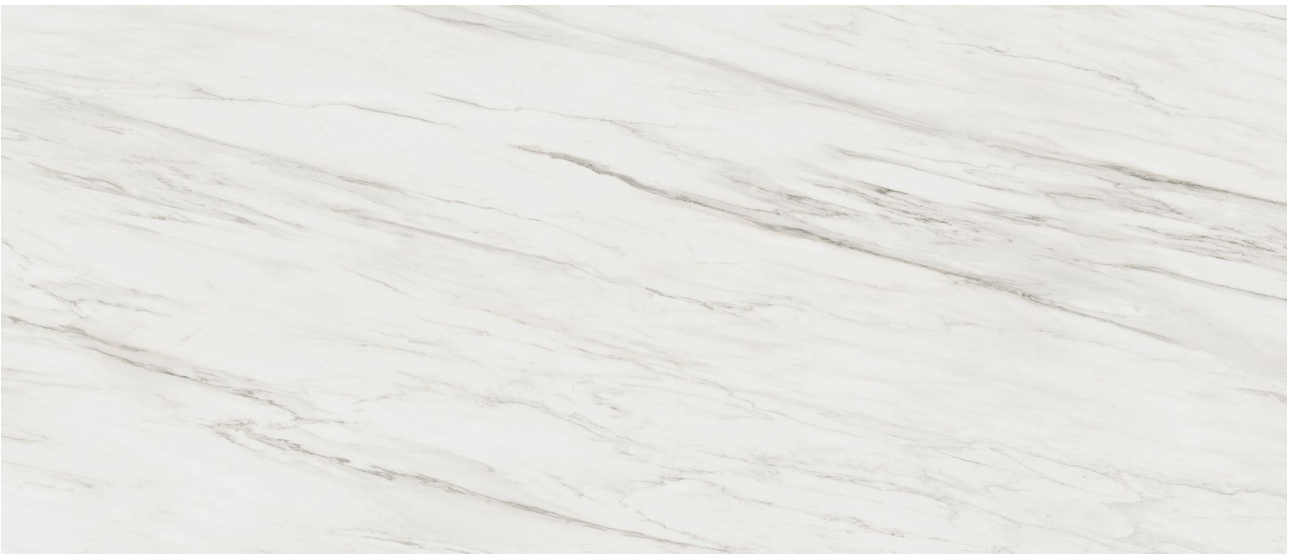

PRODUCT

ROYAL STONEWORKS 48X110 ITALIAN CREAM VEIN

POLISHED

48"x110" | Stone Look

TECHNICAL DATA

CODE: QUSW-IC-2P
NAME: Royal Stoneworks 48X110 Italian Cream Vein Polished
SERIES: Royal Stoneworks
SIZE: 48"x110"
FINISH: Polished
LOOK: Stone Look
FROST RESISTANCE: Yes
STYLE: Contemporary
SUITABLE FOR: Indoor|Shower
TYPOLOGY: Sintered Slab
TYPE OF PIECE: Field Tile
USE: Floor and Wall