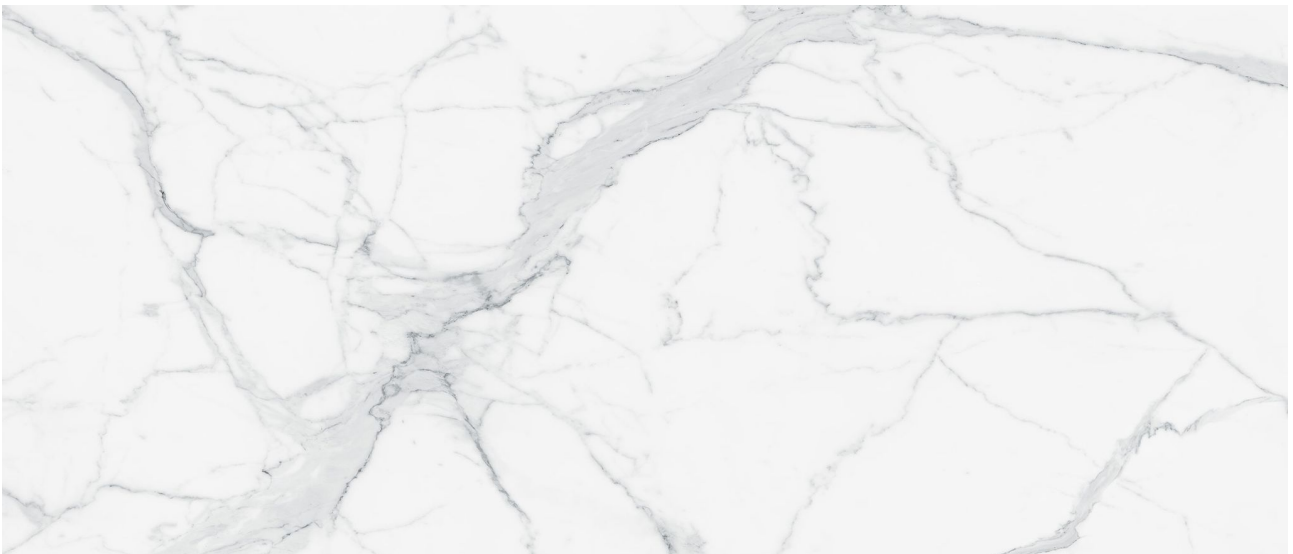

---

**PRODUCT**

**ROYAL STONWORKS 48X110 GRANDVEIN WHITE**

**POLISHED**

---

48"x110" | Stone Look

## TECHNICAL DATA

CODE: QUSW-GV-2P  
NAME: Royal Stoneworks 48X110 Grandvein White Polished  
SERIES: Royal Stoneworks  
SIZE: 48"x110"  
FINISH: Polished  
LOOK: Stone Look  
FROST RESISTANCE: Yes  
SHADE VARIATION: V3  
STYLE: Contemporary  
SUITABLE FOR: Indoor|Shower  
TYPOLOGY: Sintered Slab  
TYPE OF PIECE: Field Tile  
USE: Floor and Wall