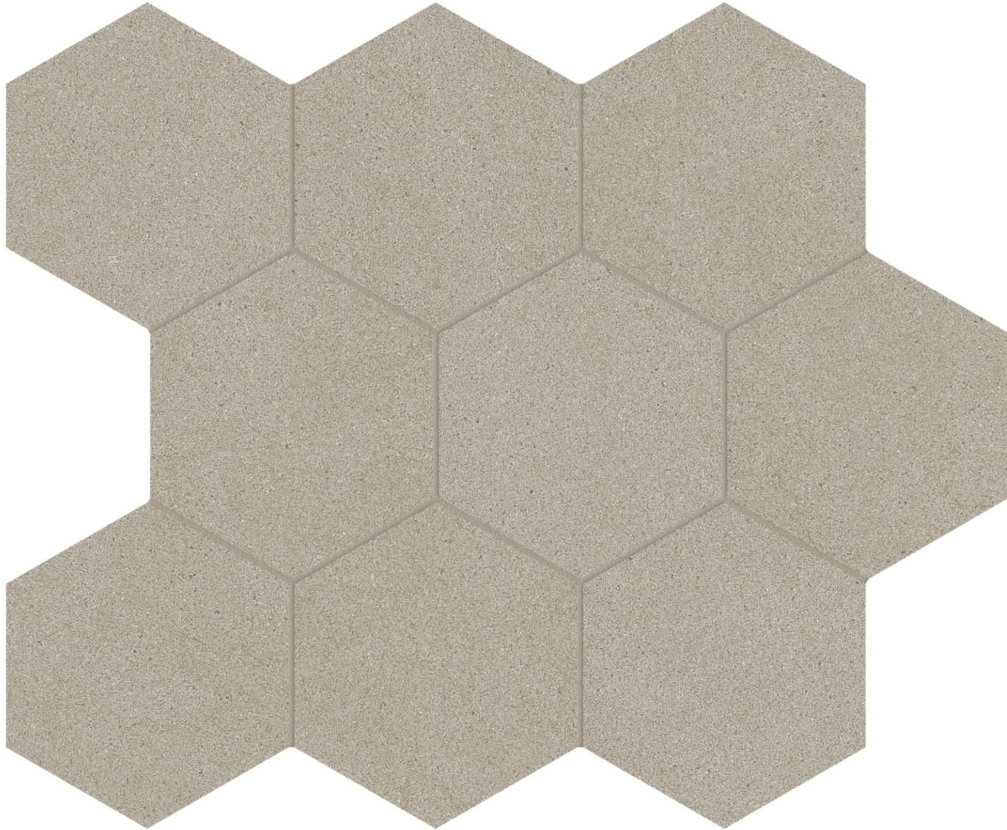

---

**PRODUCT**  
**SERENA 4\"**

---

10.5"x12" | Stone Look

## TECHNICAL DATA

CODE: AC8510-00300

NAME: Serena 4" Hex Valley

SERIES: Serena

SIZE: 10.5"x12"

FINISH: Organic Matte

LOOK: Stone Look

NOTES: This product is special order and cannot be cancelled, returned, or refunded.

STYLE: Contemporary

SUITABLE FOR: Indoor| Outdoor

TYPOLOGY: Porcelain

TYPE OF PIECE: Mosaic

USE: Floor and Wall

**PACKING**

Size	Product type	BOX			PALLET		
		pcs	sqft	lb	boxes	sqft	lb
10.5"x12"	Mosaic	10	7.86		45		