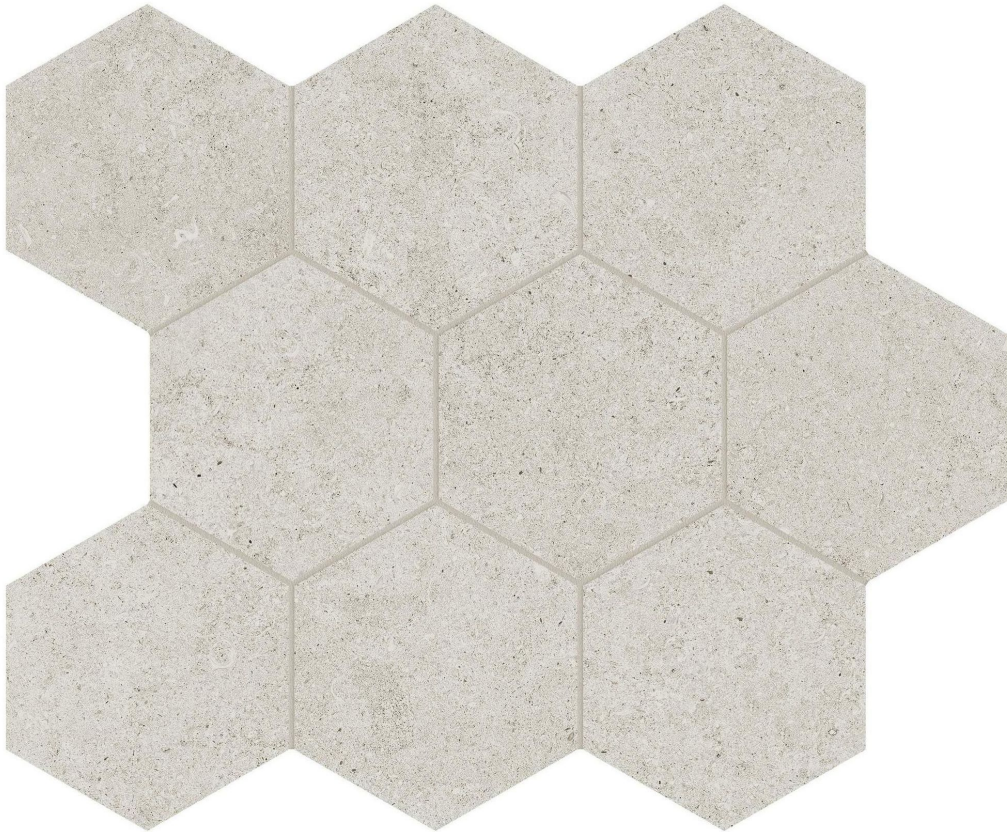

PRODUCT

LITHOFORM 4\"/>

10.5"x12" | Stone Look

TECHNICAL DATA

CODE: AC8510-00310

NAME: Lithoform 4" Hex Crosscut Dunes

SERIES: Lithoform

SIZE: 10.5"x12"

FINISH: Organic Matte

LOOK: Stone Look

NOTES: This product is special order and cannot be cancelled, returned, or refunded.

STYLE: Contemporary

SUITABLE FOR: Indoor| Outdoor

TYPOLOGY: Porcelain

TYPE OF PIECE: Mosaic