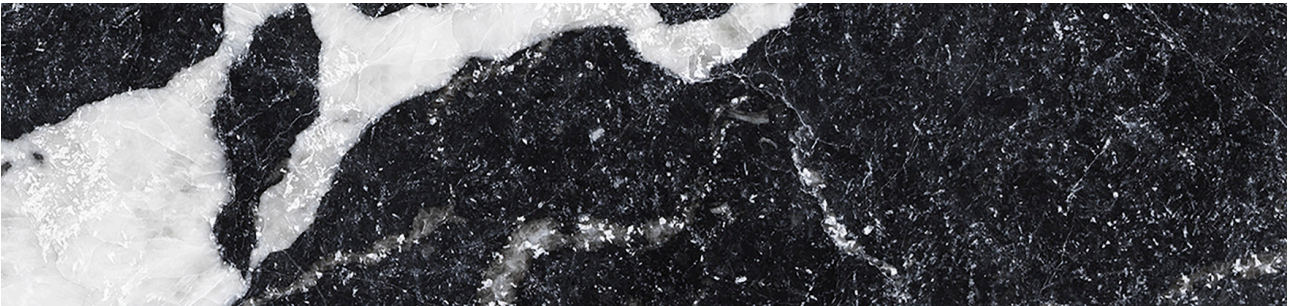

---

**PRODUCT**  
**OBSESSION 2.5X10 NERO**

---

2.5"x10" | Marble Look

**GRAPHIC VARIETY**

**ROOM SCENES**

## **TECHNICAL DATA**

**CODE:** QUOB-NE-1  
**NAME:** Obsession 2.5x10 Nero  
**SERIES:** Obsession  
**SIZE:** 2.5"x10"  
**FINISH:** Matt  
**LOOK:** Marble Look  
**FROST RESISTANCE:** Yes  
**NOTES:** 1 square metre of graphic variations  
**PEI:** 3  
**SHADE VARIATION:** V1  
**STYLE:** Classic  
**SUITABLE FOR:** Backsplash|Indoor|Shower  
**TPOLOGY:** Glazed Porcelain  
**TYPE OF PIECE:** Field Tile  
**USE:** Floor and Wall