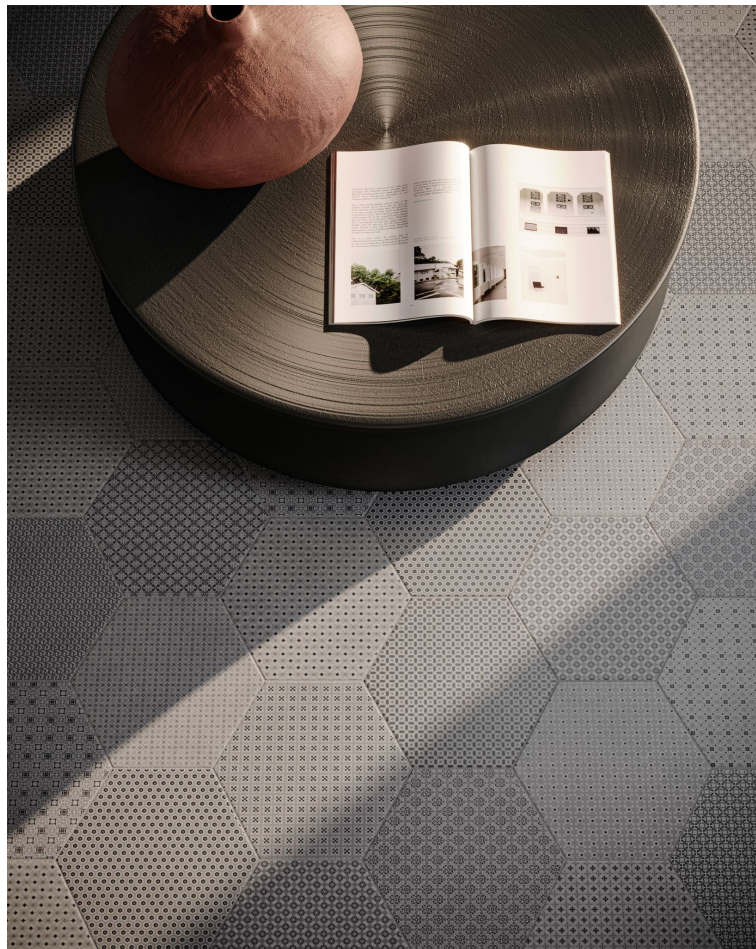

# SERIES TAPESTRI

---

Multi-Look Mosaics | Stone Look

Modern geometric compositions with sophistication and enduring style.

PRODUCTS

8.5"x10"  
Tapestri 8.5 Cashmere Blend Hexagon

8.5"x10"  
Tapestri 8.5 Cashmere Hexagon

8.5"x10"  
Tapestri 8.5 Denim Blend Hexagon

8.5"x10"  
Tapestri 8.5 Grey Denim Hexagon

8.5"x10"  
Tapestri 8.5 Silk Blend Hexagon

8.5"x10"  
Tapestri 8.5 Silk Hexagon

8.5"x10"  
Tapestri 8.5 Wool Blend Hexagon