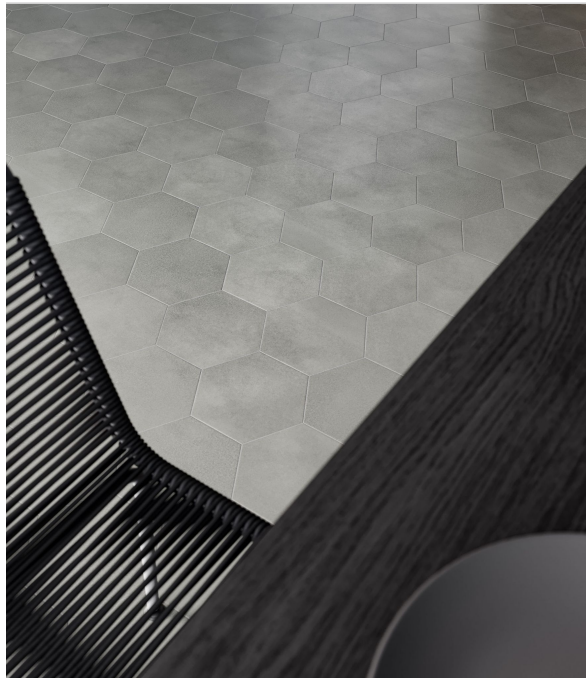

# SERIES TAPESTRI

---

Multi-Look Mosaics | Stone Look

Modern geometric compositions with sophistication and enduring style.

PRODUCTS

8.5"x10"  
Tapestri 8.5 Cashmere Blend Hexagon

8.5"x10"  
Tapestri 8.5 Cashmere Hexagon

8.5"x10"  
Tapestri 8.5 Wool Hexagon

8"x8"  
Tapestri 8x8 Cashmere Blend

8"x8"  
Tapestri 8x8 Denim Blend

8"x8"  
Tapestri 8x8 Silk Blend

8"x8"  
Tapestri 8x8 Wool Blend

**ROOM SCENES**

**PACKING**

Size	Product type	BOX			PALLET		
		pcs	sqft	lb	boxes	sqft	lb
8.5"x10"	Field Tile	17	7.32				
8"x8"	Field Tile	17	7.32				