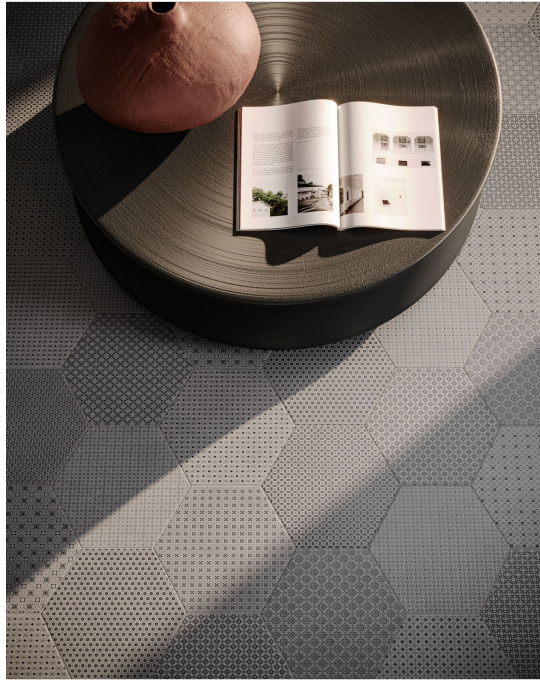

# SERIES TAPESTRI

---

Multi-Look Mosaics | Stone Look

Modern geometric compositions with sophistication and enduring style.

PRODUCTS

8.5"x10"  
Tapestri 8.5 Cashmere Blend Hexagon

8.5"x10"  
Tapestri 8.5 Cashmere Hexagon

8.5"x10"  
Tapestri 8.5 Wool Hexagon

8"x8"  
Tapestri 8x8 Cashmere Blend

8"x8"  
Tapestri 8x8 Denim Blend

8"x8"  
Tapestri 8x8 Silk Blend

8"x8"  
Tapestri 8x8 Wool Blend

**ROOM SCENES**

**PACKING**

Size	Product type	BOX			PALLET		
		pcs	sqft	lb	boxes	sqft	lb
8.5"x10"	Field Tile	17	7.32				
8"x8"	Field Tile	17	7.32				