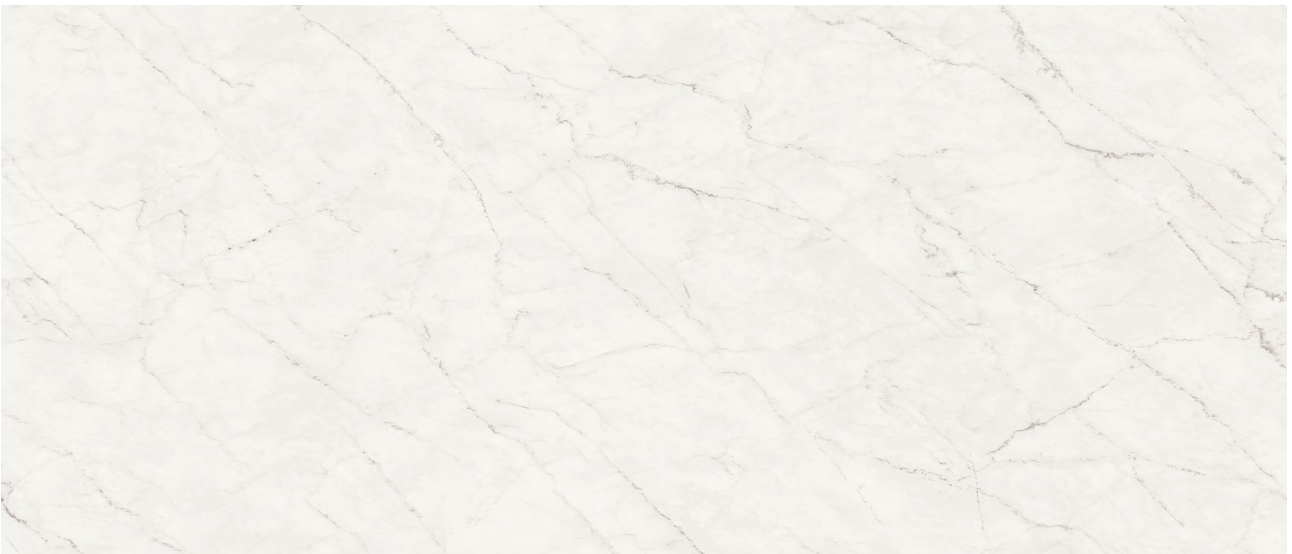

---

**PRODUCT**  
**ROYAL STONEWORKS 48X110 CLOUDSTONE WHITE**  
**POLISHED**

---

48"x110" | Stone Look

## TECHNICAL DATA

CODE: QUSW-CW-2P  
NAME: Royal Stoneworks 48X110 Cloudstone White Polished  
SERIES: Royal Stoneworks  
SIZE: 48"x110"  
FINISH: Polished  
LOOK: Stone Look  
FROST RESISTANCE: Yes  
STYLE: Contemporary  
SUITABLE FOR: Indoor|Shower  
TYPOLOGY: Sintered Slab  
TYPE OF PIECE: Field Tile  
USE: Floor and Wall