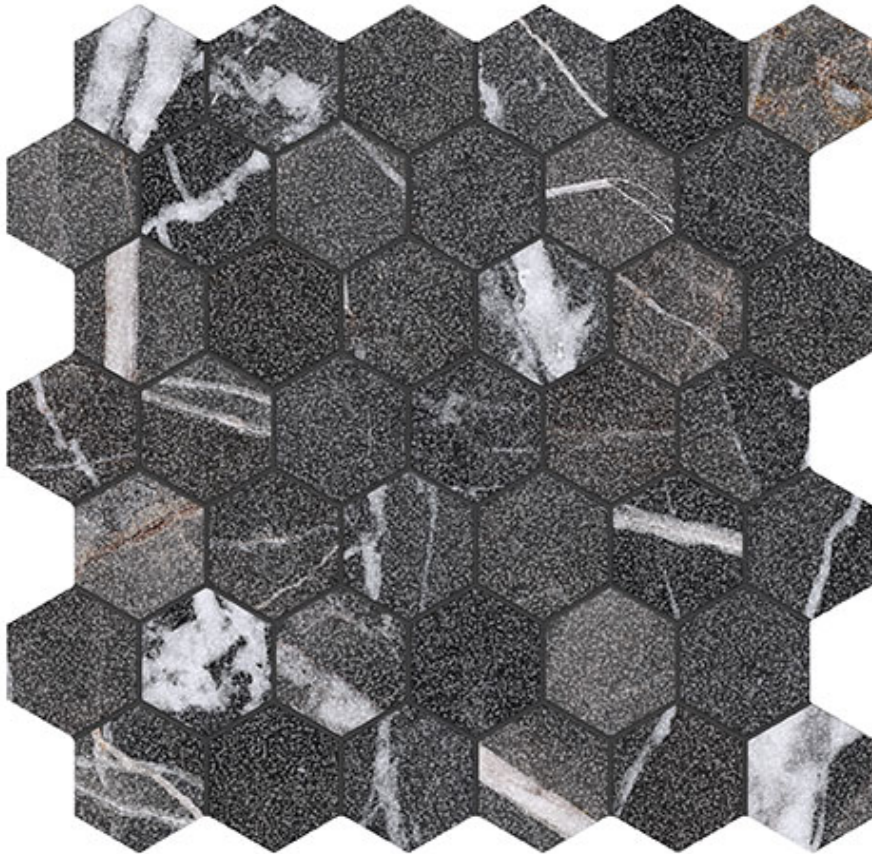

PRODUCT

ROYAL STONEWORKS 2\ " REGAL BLACK VEIN HEX

12"x12" | Stone Look

TECHNICAL DATA

CODE: QUSW-RV-HX
NAME: Royal Stoneworks 2" Regal Black Vein Hex
SERIES: Royal Stoneworks
SIZE: 12"x12"
FINISH: Vintage
LOOK: Stone Look
MOSAIC TYPE: 2"x2"
STYLE: Contemporary
SUITABLE FOR: Indoor|Shower
TYPOLOGY: Porcelain
TYPE OF PIECE: Mosaic
USE: Floor and Wall