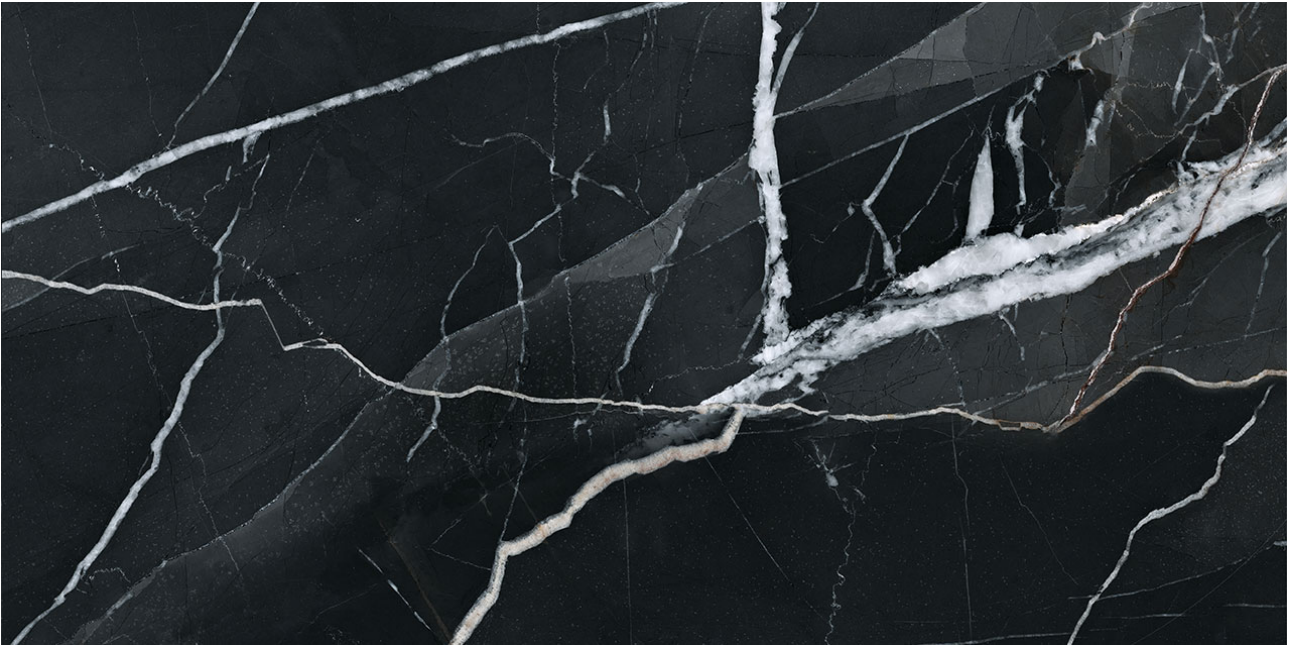

PRODUCT

ROYAL STONWORKS 12X24 REGAL BLACK VEIN HONED

12"x24" | Stone Look

TECHNICAL DATA

CODE: QUSW-RV-5H

NAME: Royal Stoneworks 12X24 Regal Black Vein Honed

SERIES: Royal Stoneworks

SIZE: 12"x24"

FINISH: Honed

LOOK: Stone Look

FROST RESISTANCE: Yes

STYLE: Contemporary

SUITABLE FOR: Indoor|Shower

TYPOLOGY: Porcelain

TYPE OF PIECE: Field Tile

USE: Floor and Wall