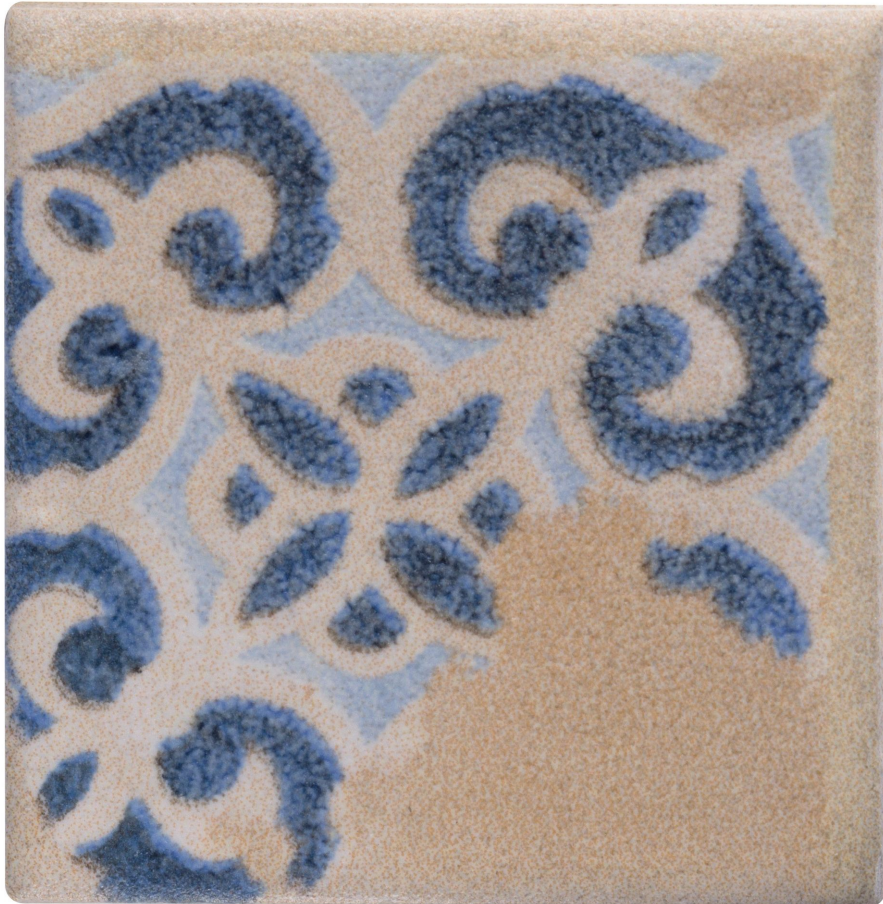

PRODUCT
TUSCANY 1.5X1.5 TACO BOURTON

1.5"x1.5" | Terracotta

TECHNICAL DATA

CODE: QUTC-BO-TACO

NAME: Tuscany 1.5x1.5 Taco Bourton

SERIES: Tuscany

SIZE: 1.5"x1.5"

FINISH: Matt

LOOK: Terracotta

FROST RESISTANCE: Yes

NOTES: Bourton decors can be paired with Dune field tiles for a coordinated look.

PEI: 4

SUITABLE FOR: Indoor| Outdoor| Pool

TPOLOGY: Extruded Porcelain

TYPE OF PIECE: Field Tile