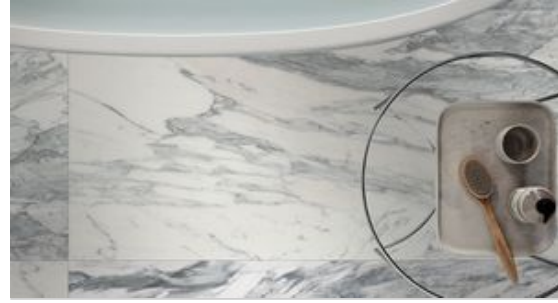

---

**PRODUCT**  
**ROYAL STONEWORKS 24X48 REGAL WHITE VEIN**  
**POLISHED**

---

24"x48" | Stone Look

**ROOM SCENES**

## TECHNICAL DATA

CODE: QUSW-RW-6P  
NAME: Royal Stoneworks 24X48 Regal White Vein Polished  
SERIES: Royal Stoneworks  
SIZE: 24"x48"  
FINISH: Polished  
LOOK: Stone Look  
FROST RESISTANCE: Yes  
SHADE VARIATION: V3  
STYLE: Contemporary  
SUITABLE FOR: Indoor|Shower  
TYPOLOGY: Porcelain  
TYPE OF PIECE: Field Tile  
USE: Floor and Wall