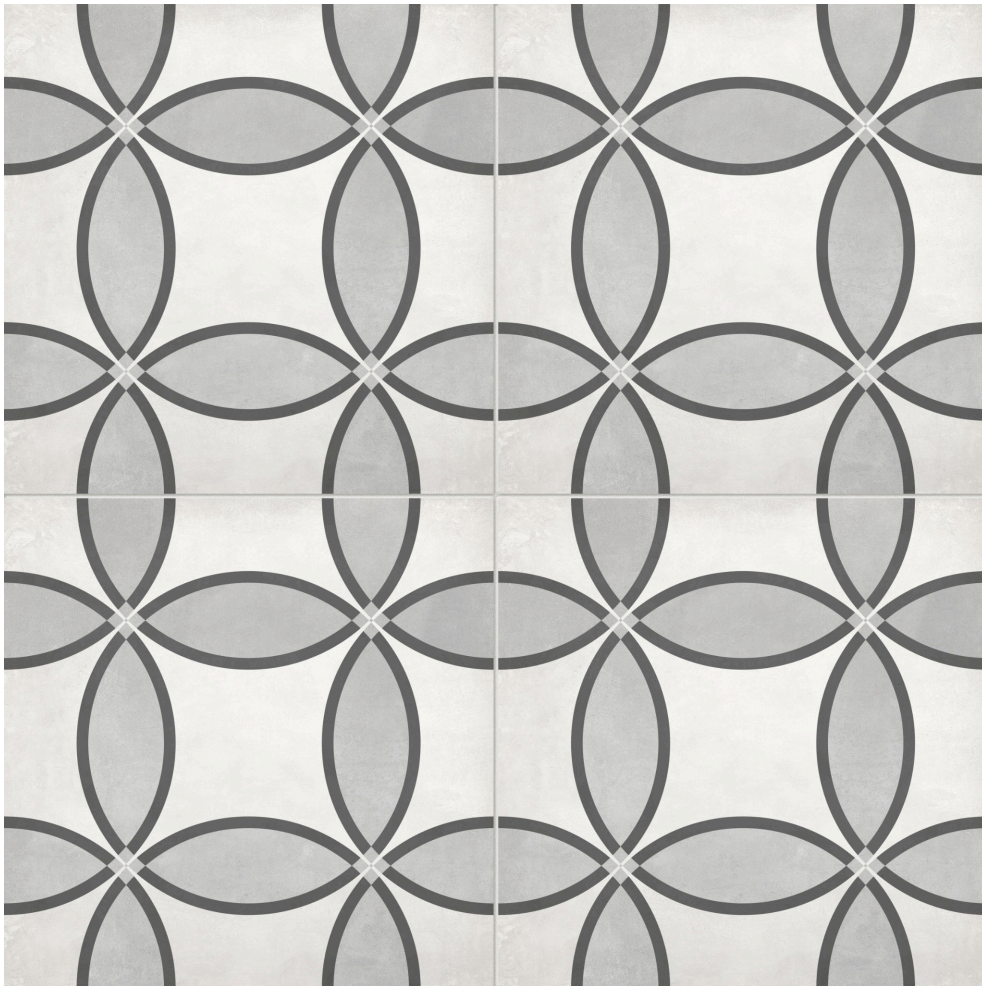

PRODUCT
FORM 8X8 ICE ZENITH

8"x8" | Patterned Tiles

TECHNICAL DATA

CODE: AC4500-07550

NAME: Form 8x8 Ice Zenith

SERIES: Form AC

SIZE: 8"x8"

FINISH: Matte

TYPE OF PIECE: Field Tile

USE: Floor and Wall

PACKING

| Size | Product type | BOX | | | PALLET | | |
|-------|--------------|-----|------|----|--------|------|----|
| | | pcs | sqft | lb | boxes | sqft | lb |
| 8"x8" | Field Tile | 17 | 7.32 | | | | |