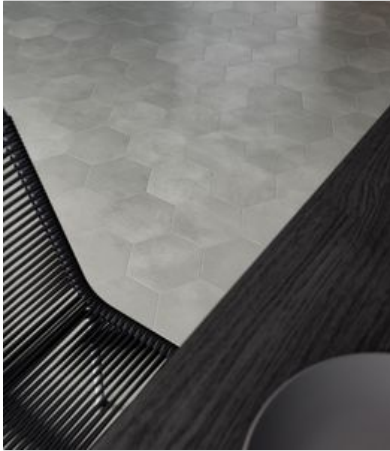

PRODUCT
TAPESTRI 8.5 WOOL HEXAGON

8.5"x10" | Stone Look

GRAPHIC VARIETY

ROOM SCENES

TECHNICAL DATA

CODE: AC4500-09840

NAME: Tapestri 8.5 Wool Hexagon

SERIES: Tapestri

SIZE: 8.5"x10"

FINISH: Matte

LOOK: Stone Look

FROST RESISTANCE: Yes

NOTES: This product is special order and cannot be cancelled, returned, or refunded.

PEI: 4

SHADE VARIATION: V2-V4

SUITABLE FOR: Indoor| Outdoor

TYPOLOGY: Pressed Glazed Porcelain

TYPE OF PIECE: Field Tile

USE: Floor and Wall

PACKING

Size	Product type	BOX			PALLET		
		pcs	sqft	lb	boxes	sqft	lb
8.5"x10"	Field Tile	17	7.32				

WARNING The information contained in this packing list is for guidance only, the contents of the packing may vary. Please consult our sales representatives for an exact list.