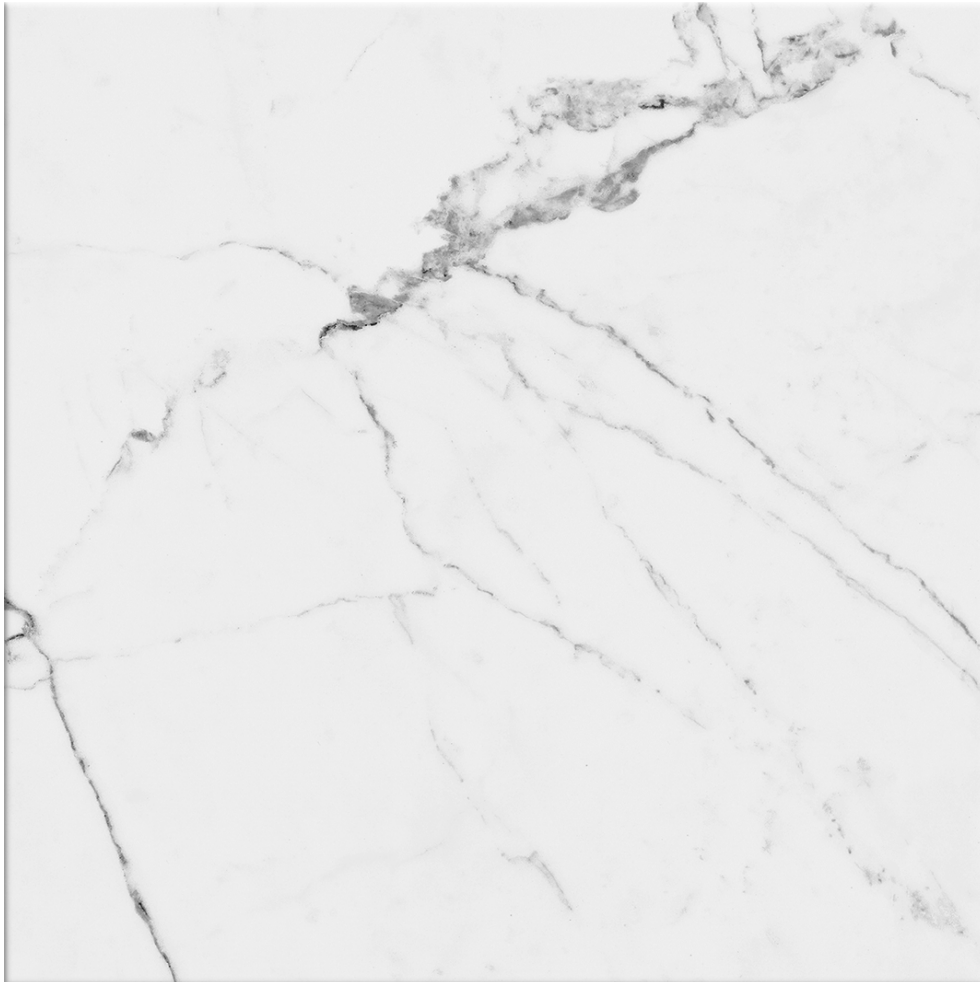

PRODUCT
OBSESSION 10X10 STATUARIO

10"x10" | Marble Look

ROOM SCENES

TECHNICAL DATA

CODE: QUOB-ST-3
NAME: Obsession 10x10 Statuario
SERIES: Obsession
SIZE: 10"x10"
FINISH: Matt
LOOK: Marble Look
FROST RESISTANCE: Yes
NOTES: 22 graphic variations
PEI: 4
SHADE VARIATION: V1
STYLE: Classic
SUITABLE FOR: Backsplash|Indoor|Shower
TYPOLOGY: Glazed Porcelain
TYPE OF PIECE: Field Tile
USE: Floor and Wall