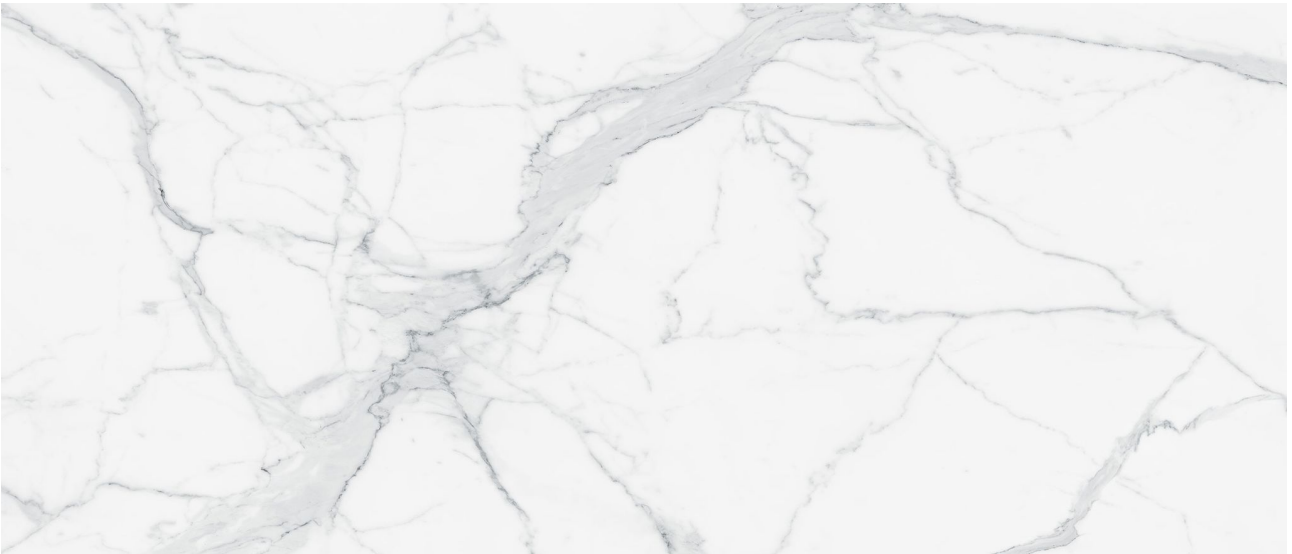

PRODUCT

ROYAL STONEWORKS 48X110 GRANDVEIN WHITE HONED

48"x110" | Stone Look

TECHNICAL DATA

CODE: QUSW-GV-2H
NAME: Royal Stoneworks 48X110 Grandvein White Honed
SERIES: Royal Stoneworks
SIZE: 48"x110"
FINISH: Honed
LOOK: Stone Look
FROST RESISTANCE: Yes
SHADE VARIATION: V3
STYLE: Contemporary
SUITABLE FOR: Indoor|Shower
TYPOLOGY: Sintered Slab
TYPE OF PIECE: Field Tile
USE: Floor and Wall