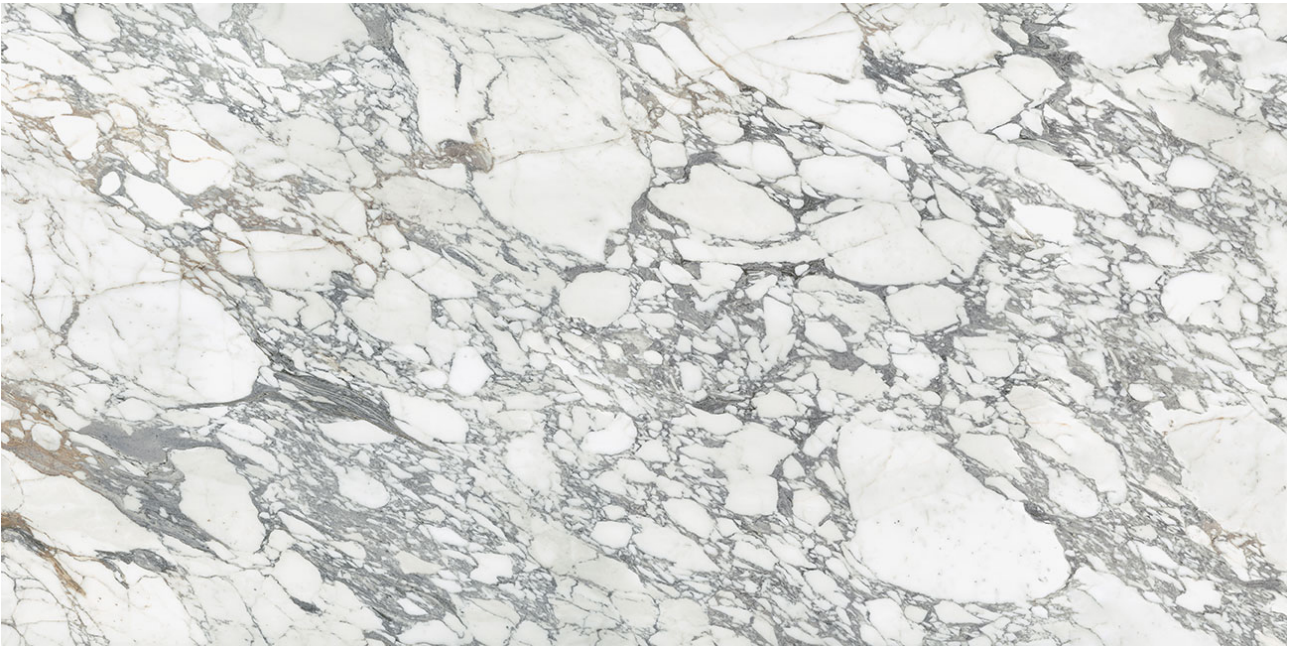

PRODUCT

**ROYAL STONEWORKS 63X126 ITALIAN ARABESCATO
HONED**

63"x126" | Stone Look

TECHNICAL DATA

CODE: QUSW-IA-1H
NAME: Royal Stoneworks 63X126 Italian Arabescato Honed
SERIES: Royal Stoneworks
SIZE: 63"x126"
FINISH: Honed
LOOK: Stone Look
FROST RESISTANCE: Yes
SHADE VARIATION: V3
STYLE: Contemporary
SUITABLE FOR: Indoor|Shower
TYPOLOGY: Sintered Slab
TYPE OF PIECE: Field Tile
USE: Floor and Wall