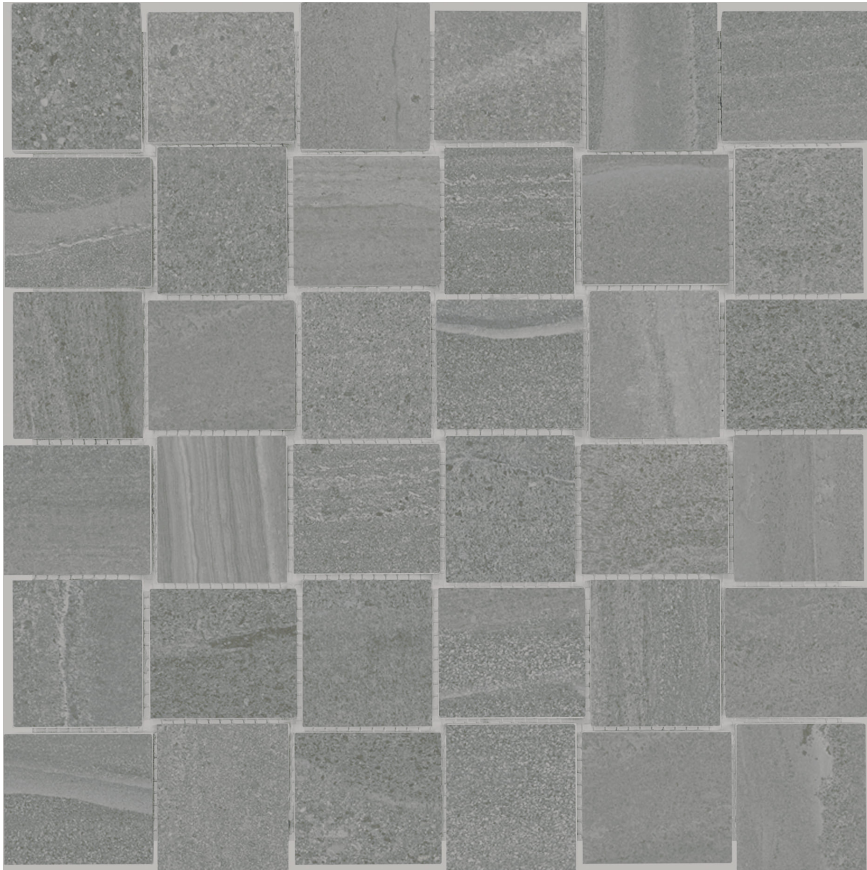

PRODUCT
DAVENPORT 2X2 MICA

12"x12" | Stone Look

TECHNICAL DATA

CODE: AC4501-00810

NAME: Davenport 2x2 Mica

SERIES: Davenport

SIZE: 12"x12"

FINISH: Matte

LOOK: Stone Look

FROST RESISTANCE: Yes

NOTES: This product is special order and cannot be cancelled, returned, or refunded.

PEI: 4

SHADE VARIATION: V3

SUITABLE FOR: Indoor| Outdoor

TPOLOGY: Pressed Glazed Porcelain