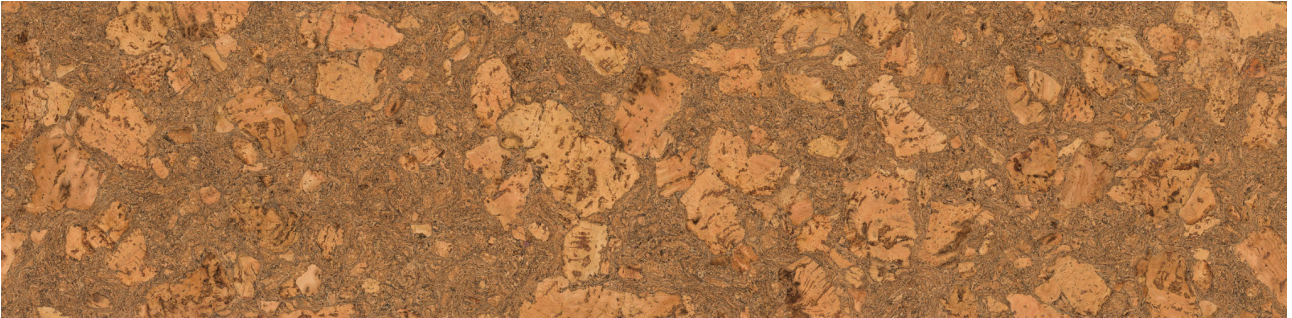

---

**PRODUCT**  
**CORK CLICK CAPRI**

---

12"x48,6" | Wood Look

**DETAILS**

**ROOM SCENES**

## TECHNICAL DATA

CODE: LCCORK202009

NAME: Cork Click Capri

SERIES: True Earth Cork Click

SIZE: 12"x48,6"

FINISH: Matt

LOOK: Wood Look

NOTES: These SKUs are special order and take approximately two weeks to deliver

STYLE: Contemporary

SUITABLE FOR: Indoor

TYPOLOGY: HDF

TYPE OF PIECE: Field Tile

USE: Floor only

**PACKING**

Size	Product type	BOX			PALLET		
		pcs	sqft	lb	boxes	sqft	lb
12"x48,6"	Field Tile	5	20.26		54		

**WARNING** The information contained in this packing list is for guidance only, the contents of the packing may vary. Please consult our sales representatives for an exact list.