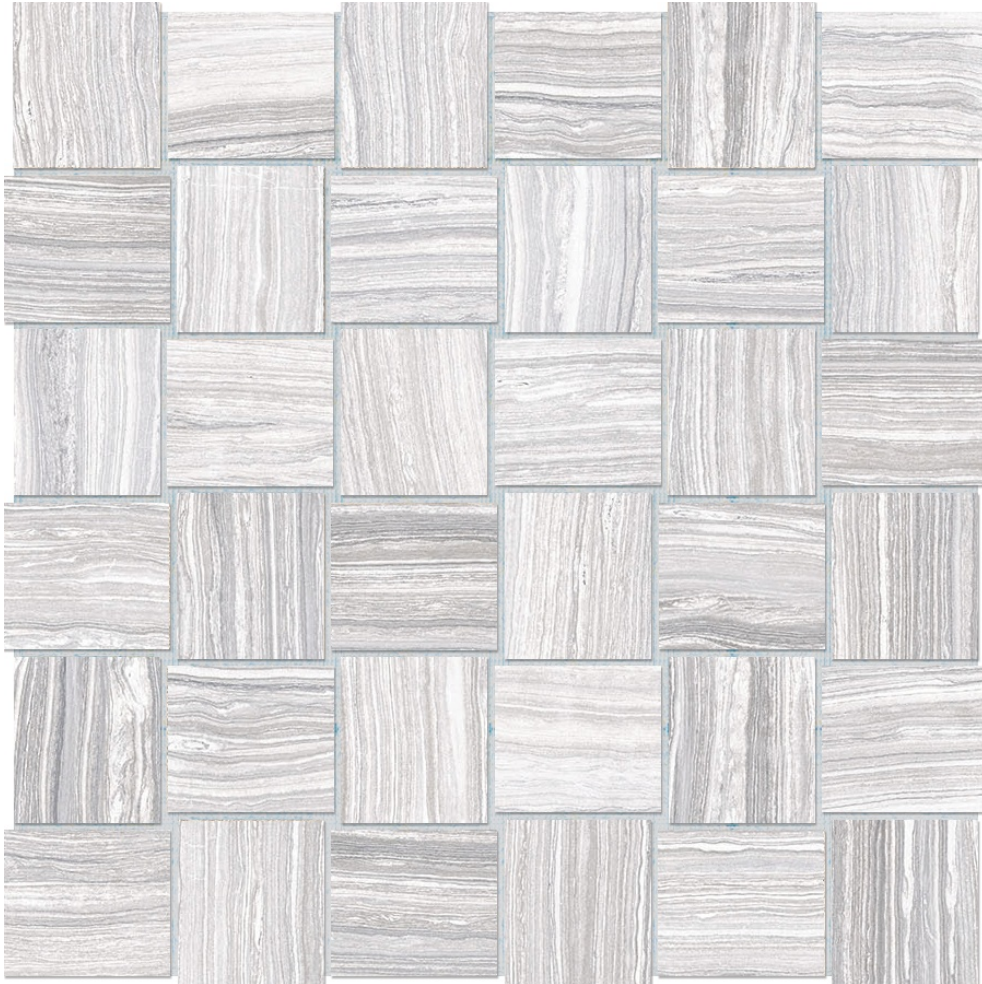

PRODUCT
2X2 ICE BASKETWEAVE

12"x12" | Marble Look

TECHNICAL DATA

CODE: AC4501-00840

NAME: 2x2 Ice Basketweave

SERIES: Eramosa

SIZE: 12"x12"

FINISH: Matt

LOOK: Marble Look

FROST RESISTANCE: Yes

MOSAIC TYPE: Mesh-Mounted

NOTES: This product is special order and cannot be cancelled, returned, or refunded.

PEI: 4

STYLE: Contemporary

SUITABLE FOR: Indoor

TPOLOGY: Glazed Porcelain