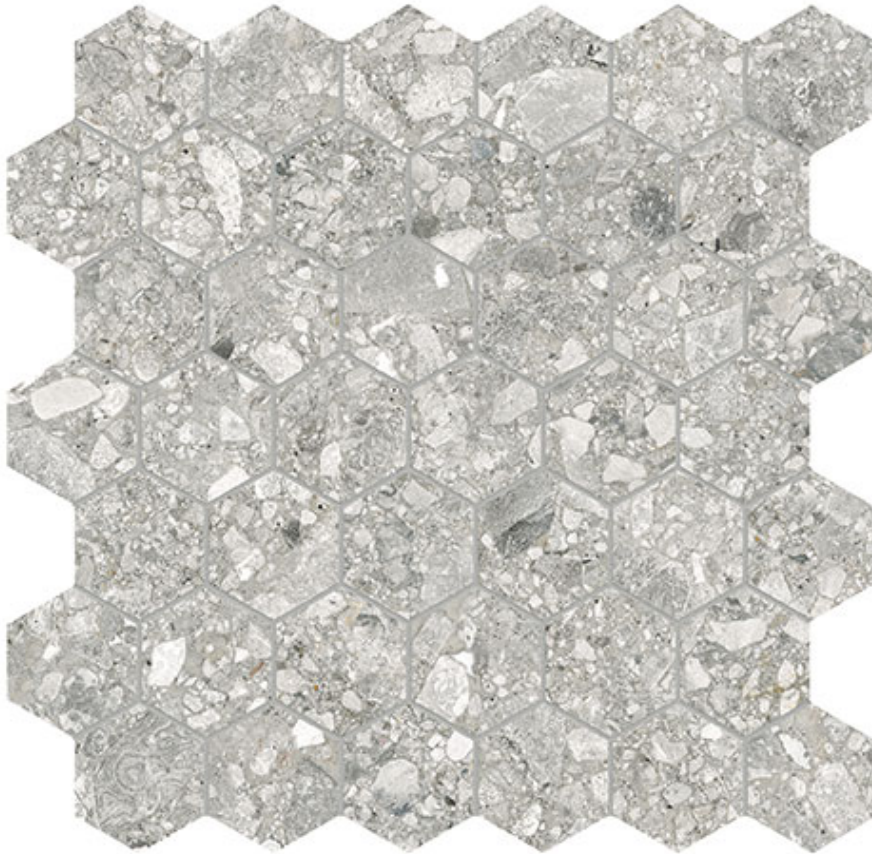

PRODUCT

ROYAL STONWORKS 2\" REGAL FOSSIL VEIN HEX

12"x12" | Stone Look

TECHNICAL DATA

CODE: QUSW-RF-HX
NAME: Royal Stoneworks 2" Regal Fossil Vein Hex
SERIES: Royal Stoneworks
SIZE: 12"x12"
FINISH: Matt
LOOK: Stone Look
MOSAIC TYPE: 2"x2"
SHADE VARIATION: V3
STYLE: Contemporary
SUITABLE FOR: Indoor|Shower
TYPOLOGY: Porcelain
TYPE OF PIECE: Mosaic
USE: Floor and Wall