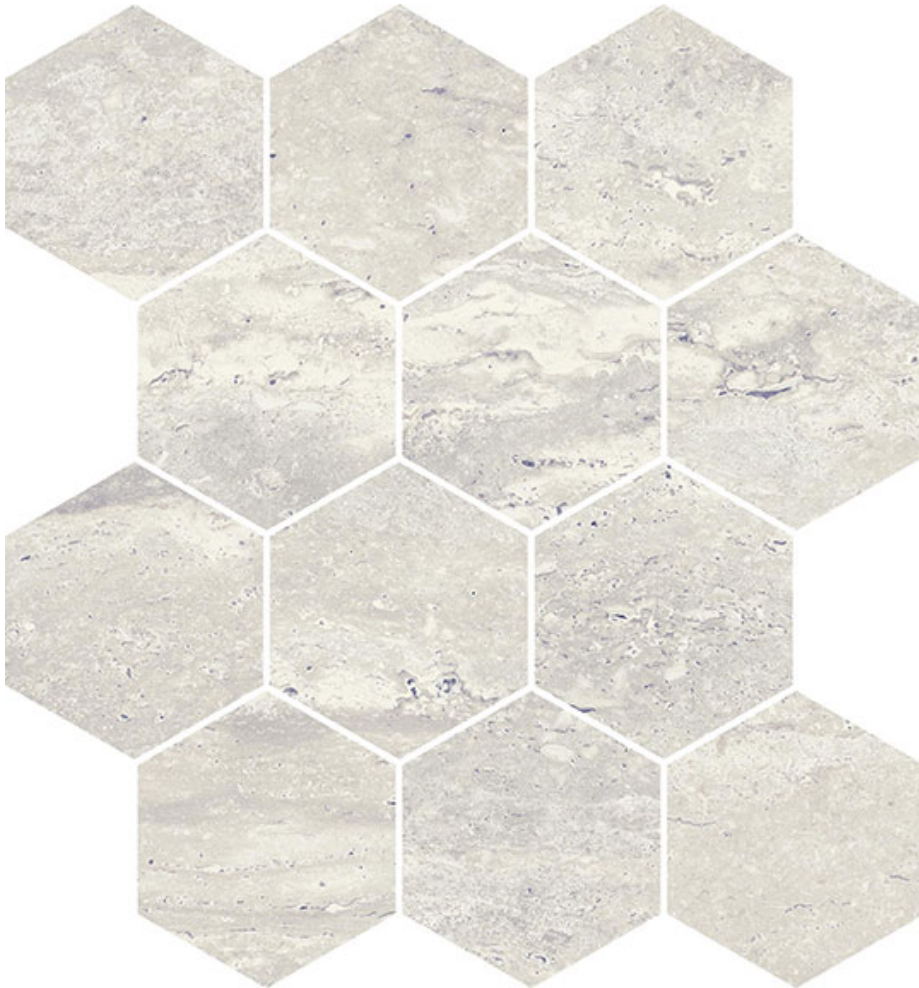

PRODUCT

SATURNIA 3X3 HEX ROMAN MATTE

9"x11" | Marble Look

GRAPHIC VARIETY

ROOM SCENES

TECHNICAL DATA

CODE: QUSA-RO-HM
NAME: Saturnia 3x3 Hex Roman Matte
SERIES: Saturnia
SIZE: 9"x11"
FINISH: Matt
LOOK: Marble Look
FROST RESISTANCE: Yes
MOSAIC TYPE: 3"x3"
NOTES: Proudly made in the USA
STYLE: Contemporary
TYPOLOGY: Porcelain
TYPE OF PIECE: Mosaic
USE: Floor and Wall