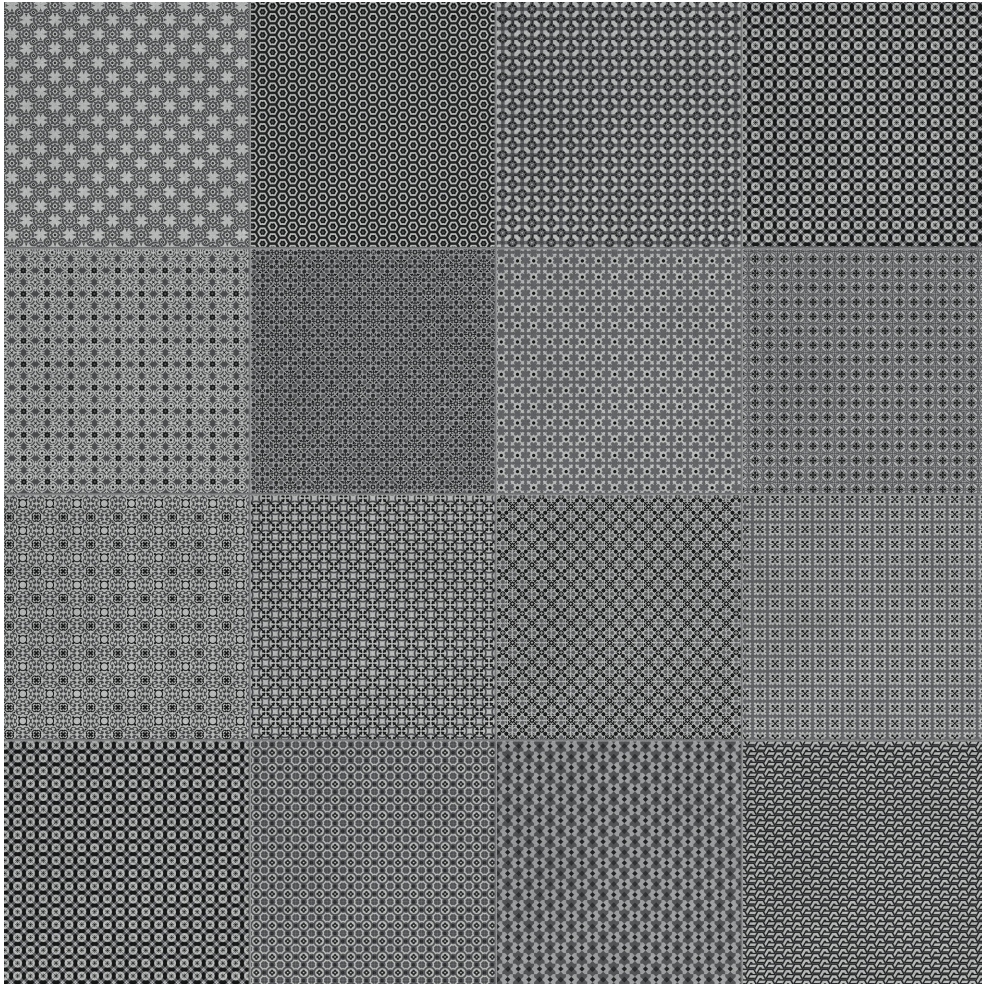

---

**PRODUCT**  
**TAPESTRI 8X8 SILK BLEND**

---

8"x8" | Multi-Look Mosaics

## **TECHNICAL DATA**

**CODE:** AC4500-09790

**NAME:** Tapestri 8x8 Silk Blend

**SERIES:** Tapestri

**SIZE:** 8"x8"

**FINISH:** Matte

**LOOK:** Multi-Look Mosaics

**FROST RESISTANCE:** Yes