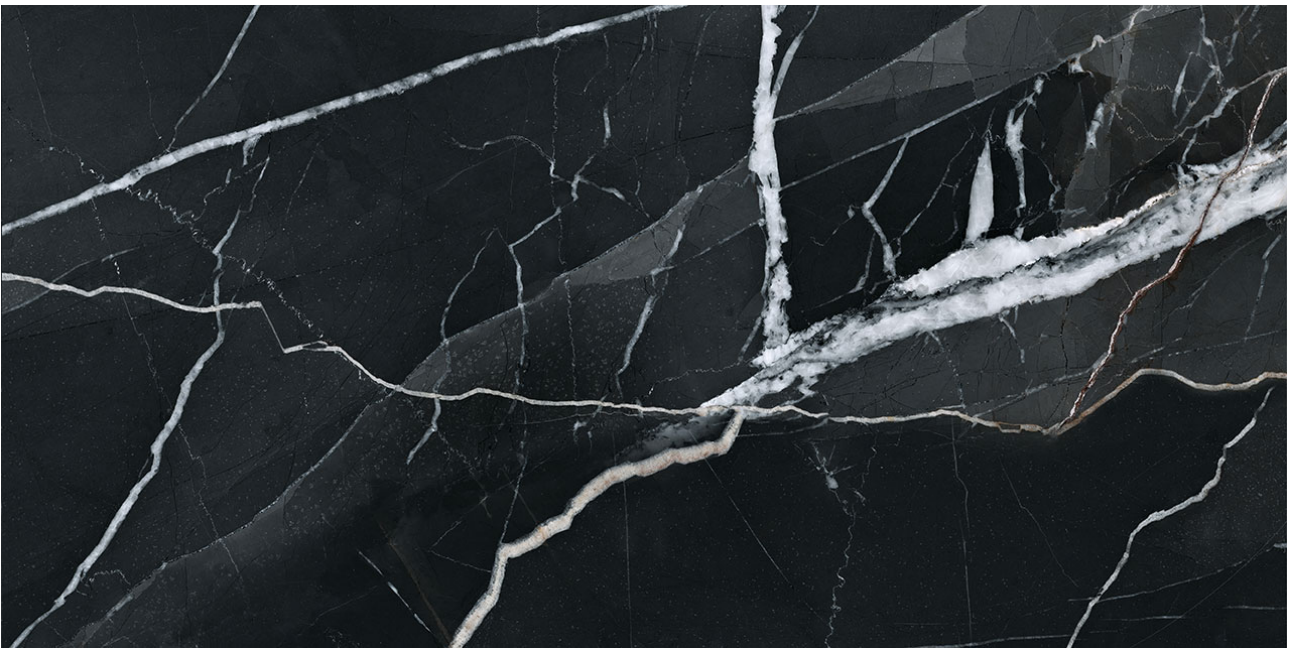

PRODUCT

ROYAL STONEWORKS 12X24 REGAL BLACK VEIN

POLISHED

12"x24" | Stone Look

TECHNICAL DATA

CODE: QUSW-RV-5P
NAME: Royal Stoneworks 12X24 Regal Black Vein Polished
SERIES: Royal Stoneworks
SIZE: 12"x24"
FINISH: Polished
LOOK: Stone Look
FROST RESISTANCE: Yes
STYLE: Contemporary
SUITABLE FOR: Indoor|Shower
TYPOLOGY: Porcelain
TYPE OF PIECE: Field Tile
USE: Floor and Wall