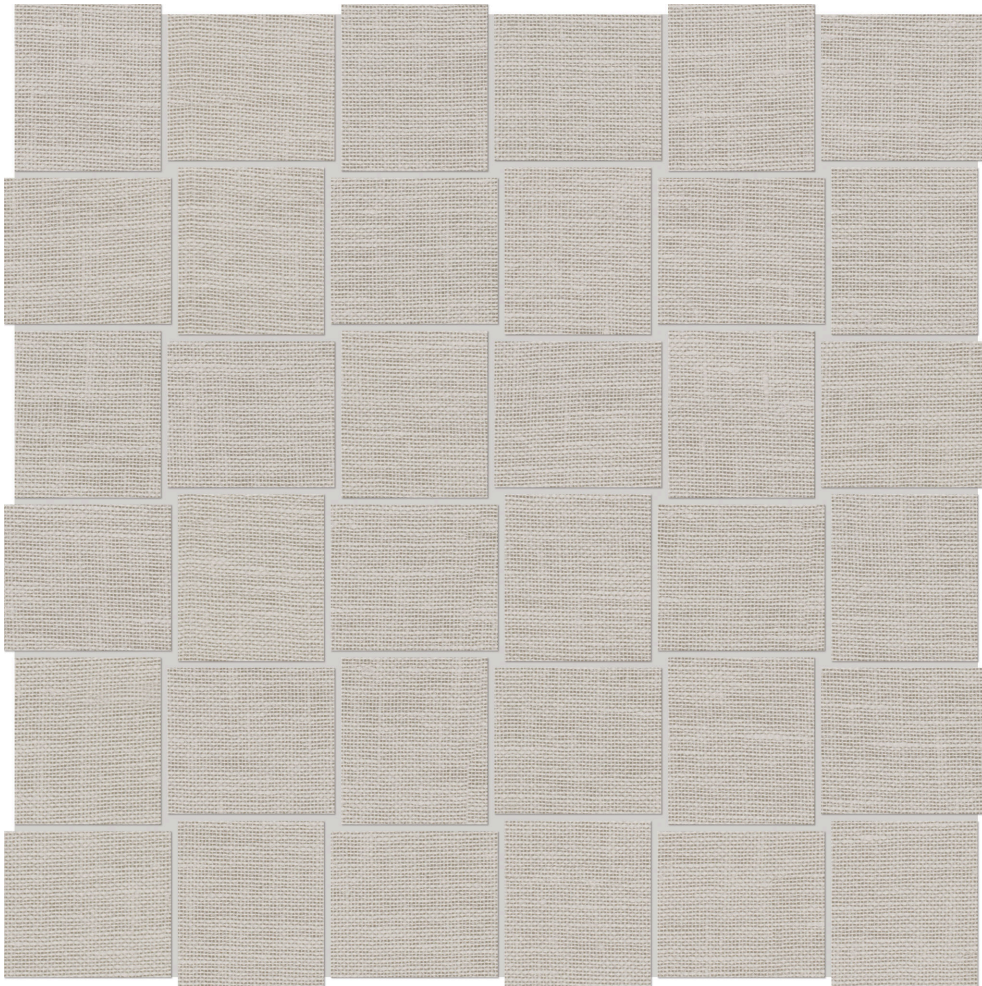

PRODUCT

FABRIKA 2X2 BASKETWEAVE DAMASCUS SILK MATTE

12"x12" | Textured Look

TECHNICAL DATA

CODE: QUFA-DA-2X2
NAME: Fabrika 2X2 Basketweave Damascus Silk Matte
SERIES: Fabrika
SIZE: 12"x12"
FINISH: Matt
LOOK: Textured Look
FROST RESISTANCE: Yes
MOSAIC TYPE: 2"x2"
SHADE VARIATION: V1
STYLE: Contemporary
SUITABLE FOR: Backsplash| Indoor | Shower
TYPOLOGY: Porcelain
TYPE OF PIECE: Mosaic
USE: Floor and Wall