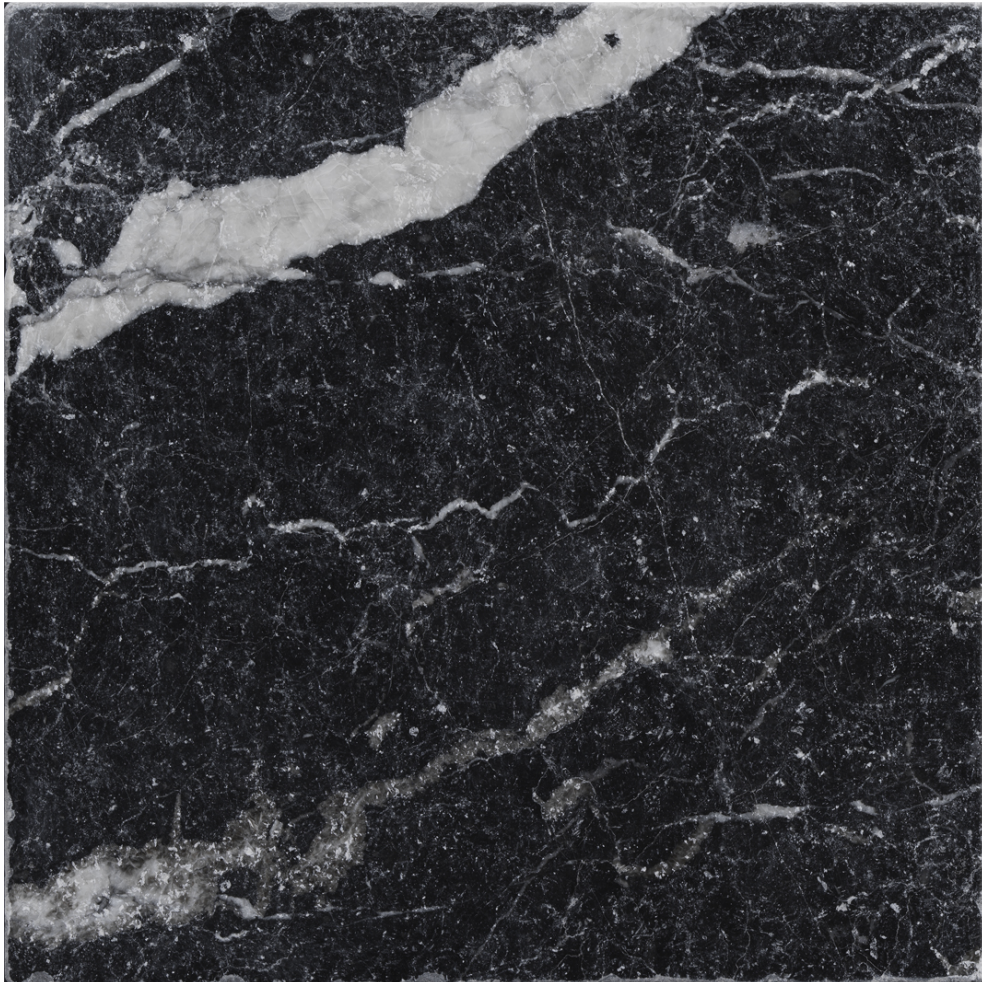

PRODUCT
OBSESSION 10X10 NERO

10"x10" | Marble Look

ROOM SCENES

TECHNICAL DATA

CODE: QUOB-NE-3
NAME: Obsession 10x10 Nero
SERIES: Obsession
SIZE: 10"x10"
FINISH: Matt
LOOK: Marble Look
FROST RESISTANCE: Yes
NOTES: 22 graphic variations
PEI: 3
SHADE VARIATION: V1
STYLE: Classic
SUITABLE FOR: Backsplash|Indoor|Shower
TPOLOGY: Glazed Porcelain
TYPE OF PIECE: Field Tile
USE: Floor and Wall