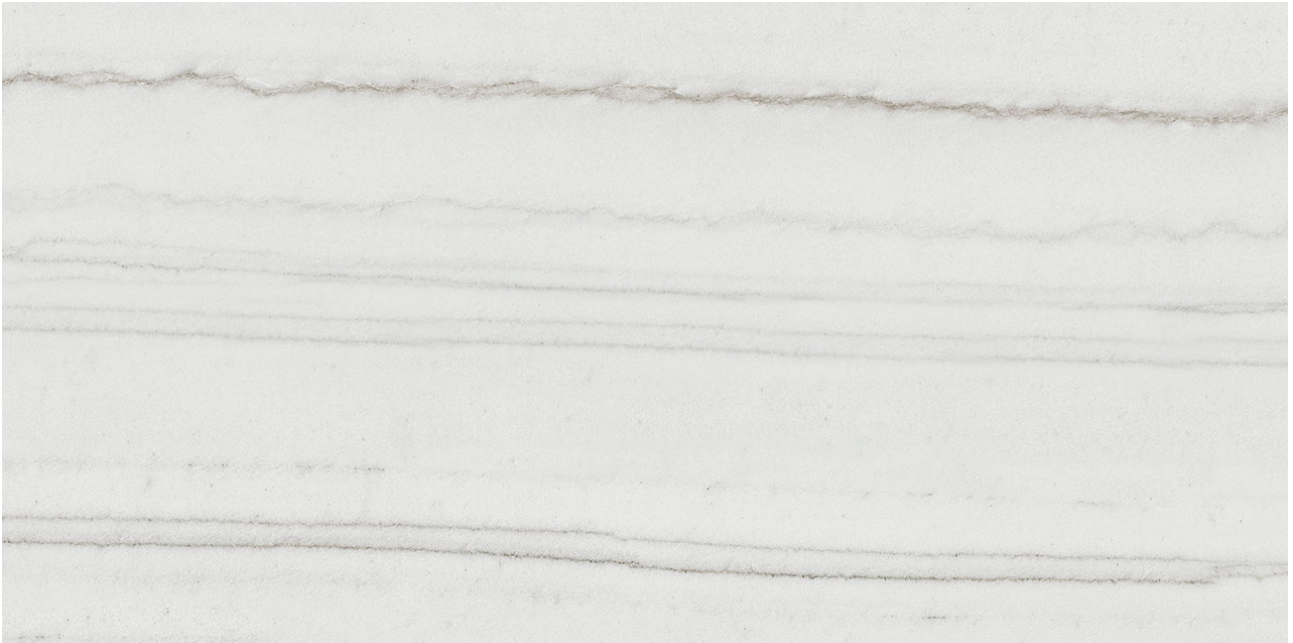

PRODUCT

ROYAL STONWORKS 12X24 TUSCAN WHITE VEIN HONED

12"x24" | Stone Look

TECHNICAL DATA

CODE: QUSW-TW-5H
NAME: Royal Stoneworks 12X24 Tuscan White Vein Honed
SERIES: Royal Stoneworks
SIZE: 12"x24"
FINISH: Honed
LOOK: Stone Look
FROST RESISTANCE: Yes
STYLE: Contemporary
SUITABLE FOR: Indoor|Shower
TYPOLOGY: Porcelain
TYPE OF PIECE: Field Tile
USE: Floor and Wall