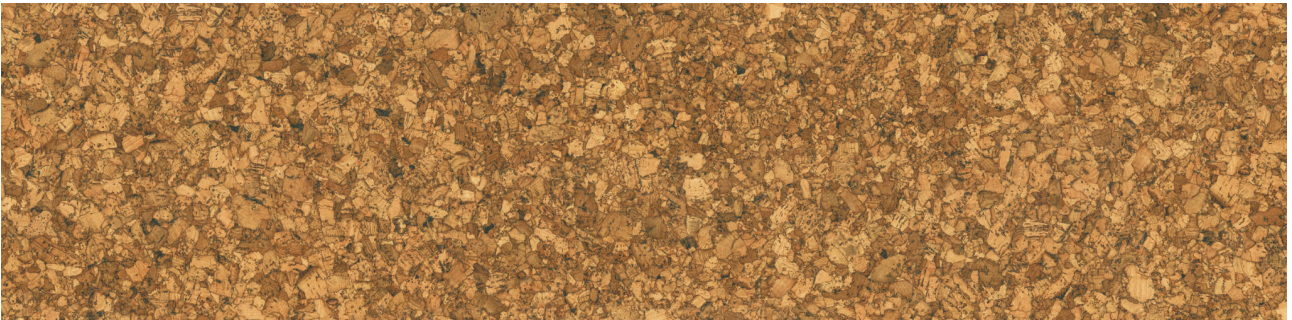

PRODUCT
CORK CLICK PICO

12"x48,6" | Wood Look

ROOM SCENES

TECHNICAL DATA

CODE: LCCORK202010

NAME: Cork Click Pico

SERIES: True Earth Cork Click

SIZE: 12"x48,6"

FINISH: Matt

LOOK: Wood Look

NOTES: These SKUs are special order and take approximately two weeks to deliver

STYLE: Contemporary

SUITABLE FOR: Indoor

TYPOLOGY: HDF

TYPE OF PIECE: Field Tile

USE: Floor only