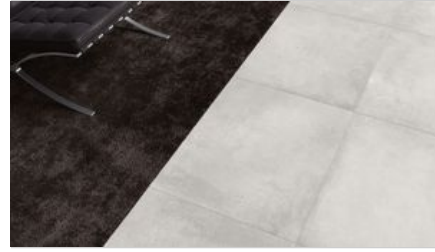

PRODUCT
CERAFORGE 32X32 LITHIUM

32"x32" | Concrete

ROOM SCENES

TECHNICAL DATA

CODE: AC4500-02802

NAME: Ceraforge 32x32 Lithium

SERIES: Ceraforge

SIZE: 32"x32"

FINISH: Matte

LOOK: Concrete

FROST RESISTANCE: Yes

NOTES: This product is special order and cannot be cancelled, returned, or refunded.

PEI: 4

SHADE VARIATION: V3

SUITABLE FOR: Indoor| Outdoor

TYPOLOGY: Color Body Porcelain