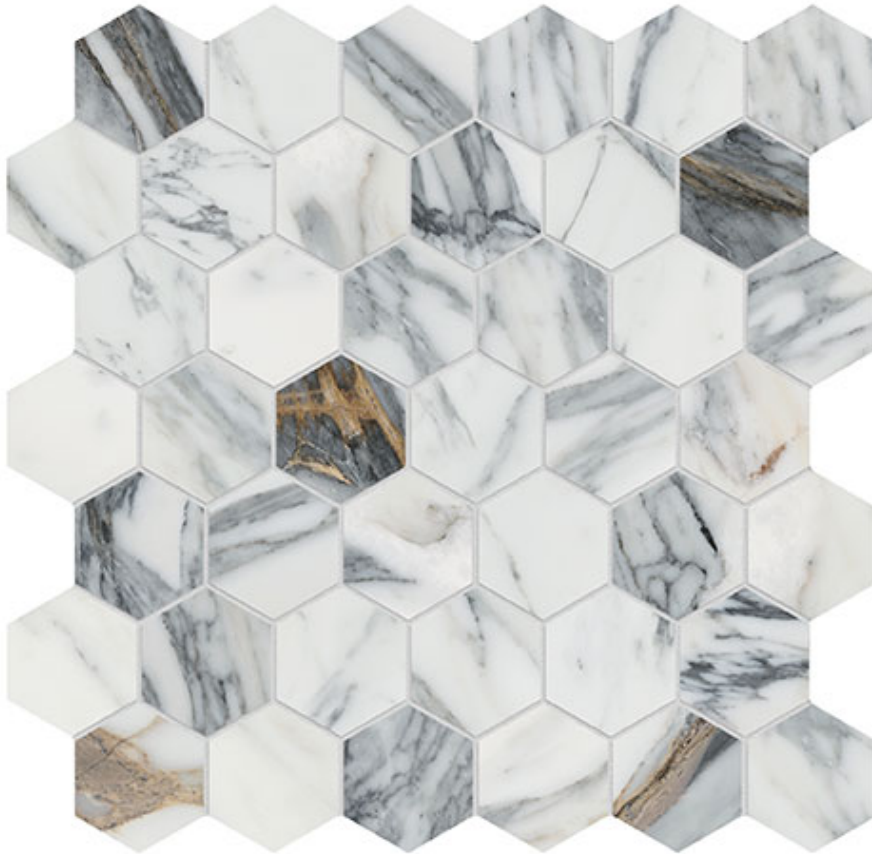

PRODUCT

ROYAL STONEWORKS 2\ " REGAL WHITE VEIN HEX

12"x12" | Stone Look

TECHNICAL DATA

CODE: QUSW-RW-HX
NAME: Royal Stoneworks 2" Regal White Vein Hex
SERIES: Royal Stoneworks
SIZE: 12"x12"
FINISH: Honed
LOOK: Stone Look
MOSAIC TYPE: 2"x2"
SHADE VARIATION: V3
STYLE: Contemporary
SUITABLE FOR: Indoor|Shower
TYPOLOGY: Porcelain
TYPE OF PIECE: Mosaic
USE: Floor and Wall