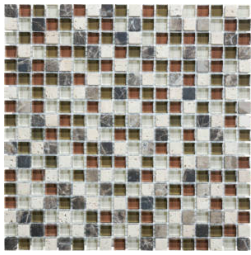

# **GLASS STONE**

---

Multi-Look Mosaics

**PRODUCTS**

12"x14"  
**Linear Bamboo Mosaic**

12"x14"  
**Linear Cabernet Mosaic**

12"x14"  
**Linear Cappuccino Mosaic**

12"x14"  
**Linear Creme Brulee Mosaic**

12"x14"  
**Linear Iceland Mosaic**

12"x14"  
**Linear Midnight Mosaic**

12"x14"  
**Linear Spa Mosaic**

12"x14"  
**Linear Waterfall Mosaic**

12"x12"  
**5/8X5/8 Bamboo Mosaic**

12"x12"  
**5/8X5/8 Cabernet Mosaic**

12"x12"  
**5/8X5/8 Cappuccino Mosaic**

12"x12"  
**5/8X5/8 Creme Brulee Mosaic**

12"x12"  
**5/8X5/8 Iceland Mosaic**

12"x12"  
**5/8X5/8 Midnight Mosaic**

12"x12"  
**5/8X5/8 Spa Mosaic**

12"x12"

**5/8X5/8 Waterfall Mosaic**