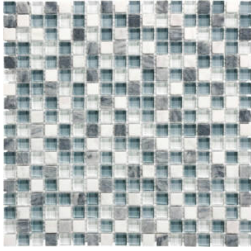

# **GLASS STONE**

---

Multi-Look Mosaics

**PRODUCTS**

12"x14"  
**Linear Bamboo Mosaic**

12"x14"  
**Linear Cabernet Mosaic**

12"x14"  
**Linear Cappuccino Mosaic**

12"x14"  
**Linear Creme Brulee Mosaic**

12"x14"  
**Linear Iceland Mosaic**

12"x14"  
**Linear Midnight Mosaic**

12"x14"  
**Linear Spa Mosaic**

12"x14"  
**Linear Waterfall Mosaic**

12"x12"  
**5/8X5/8 Bamboo Mosaic**

12"x12"  
**5/8X5/8 Cabernet Mosaic**

12"x12"  
**5/8X5/8 Cappuccino Mosaic**

12"x12"  
**5/8X5/8 Creme Brulee Mosaic**

12"x12"  
**5/8X5/8 Iceland Mosaic**

12"x12"  
**5/8X5/8 Midnight Mosaic**

12"x12"  
**5/8X5/8 Spa Mosaic**

12"x12"

**5/8X5/8 Waterfall Mosaic**