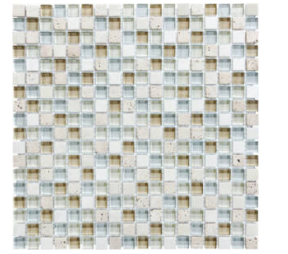

# **GLASS STONE**

---

Multi-Look Mosaics

**PRODUCTS**

12"x14"  
**Linear Bamboo Mosaic**

12"x14"  
**Linear Cabernet Mosaic**

12"x14"  
**Linear Cappuccino Mosaic**

12"x14"  
**Linear Creme Brulee Mosaic**

12"x14"  
**Linear Iceland Mosaic**

12"x14"  
**Linear Midnight Mosaic**

12"x14"  
**Linear Spa Mosaic**

12"x14"  
**Linear Waterfall Mosaic**

12"x12"  
**5/8X5/8 Bamboo Mosaic**

12"x12"  
**5/8X5/8 Cabernet Mosaic**

12"x12"  
**5/8X5/8 Cappuccino Mosaic**

12"x12"  
**5/8X5/8 Creme Brulee Mosaic**

12"x12"  
**5/8X5/8 Iceland Mosaic**

12"x12"  
**5/8X5/8 Midnight Mosaic**

12"x12"  
**5/8X5/8 Spa Mosaic**

12"x12"

**5/8X5/8 Waterfall Mosaic**

ROOM SCENES

**PACKING**

Size	Product type	BOX			PALLET		
		pcs	sqft	lb	boxes	sqft	lb
12"x14"	Mosaic	10	10		36		
12"x12"	Mosaic	10	10		36		

**WARNING** The information contained in this packing list is for guidance only, the contents of the packing may vary. Please consult our sales representatives for an exact list.