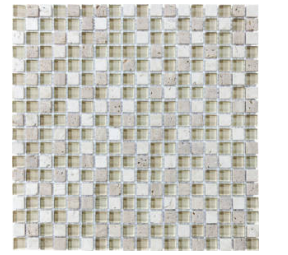

# **GLASS STONE**

---

Multi-Look Mosaics

**PRODUCTS**

12"x14"  
**Linear Bamboo Mosaic**

12"x14"  
**Linear Cabernet Mosaic**

12"x14"  
**Linear Cappuccino Mosaic**

12"x14"  
**Linear Creme Brulee Mosaic**

12"x14"  
**Linear Iceland Mosaic**

12"x14"  
**Linear Midnight Mosaic**

12"x14"  
**Linear Spa Mosaic**

12"x14"  
**Linear Waterfall Mosaic**

12"x12"  
**5/8X5/8 Bamboo Mosaic**

12"x12"  
**5/8X5/8 Cabernet Mosaic**

12"x12"  
**5/8X5/8 Cappuccino Mosaic**

12"x12"  
**5/8X5/8 Creme Brulee Mosaic**

12"x12"  
**5/8X5/8 Iceland Mosaic**

12"x12"  
**5/8X5/8 Midnight Mosaic**

12"x12"  
**5/8X5/8 Spa Mosaic**

12"x12"

**5/8X5/8 Waterfall Mosaic**