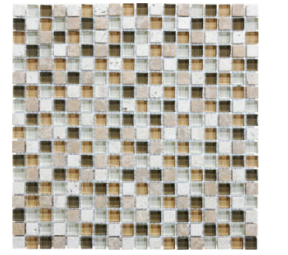

# **GLASS STONE**

---

Multi-Look Mosaics

**PRODUCTS**

12"x14"  
**Linear Bamboo Mosaic**

12"x14"  
**Linear Cabernet Mosaic**

12"x14"  
**Linear Cappuccino Mosaic**

12"x14"  
**Linear Creme Brulee Mosaic**

12"x14"  
**Linear Iceland Mosaic**

12"x14"  
**Linear Midnight Mosaic**

12"x14"  
**Linear Spa Mosaic**

12"x14"  
**Linear Waterfall Mosaic**

12"x12"  
**5/8X5/8 Bamboo Mosaic**

12"x12"  
**5/8X5/8 Cabernet Mosaic**

12"x12"  
**5/8X5/8 Cappuccino Mosaic**

12"x12"  
**5/8X5/8 Creme Brulee Mosaic**

12"x12"  
**5/8X5/8 Iceland Mosaic**

12"x12"  
**5/8X5/8 Midnight Mosaic**

12"x12"  
**5/8X5/8 Spa Mosaic**

12"x12"

**5/8X5/8 Waterfall Mosaic**