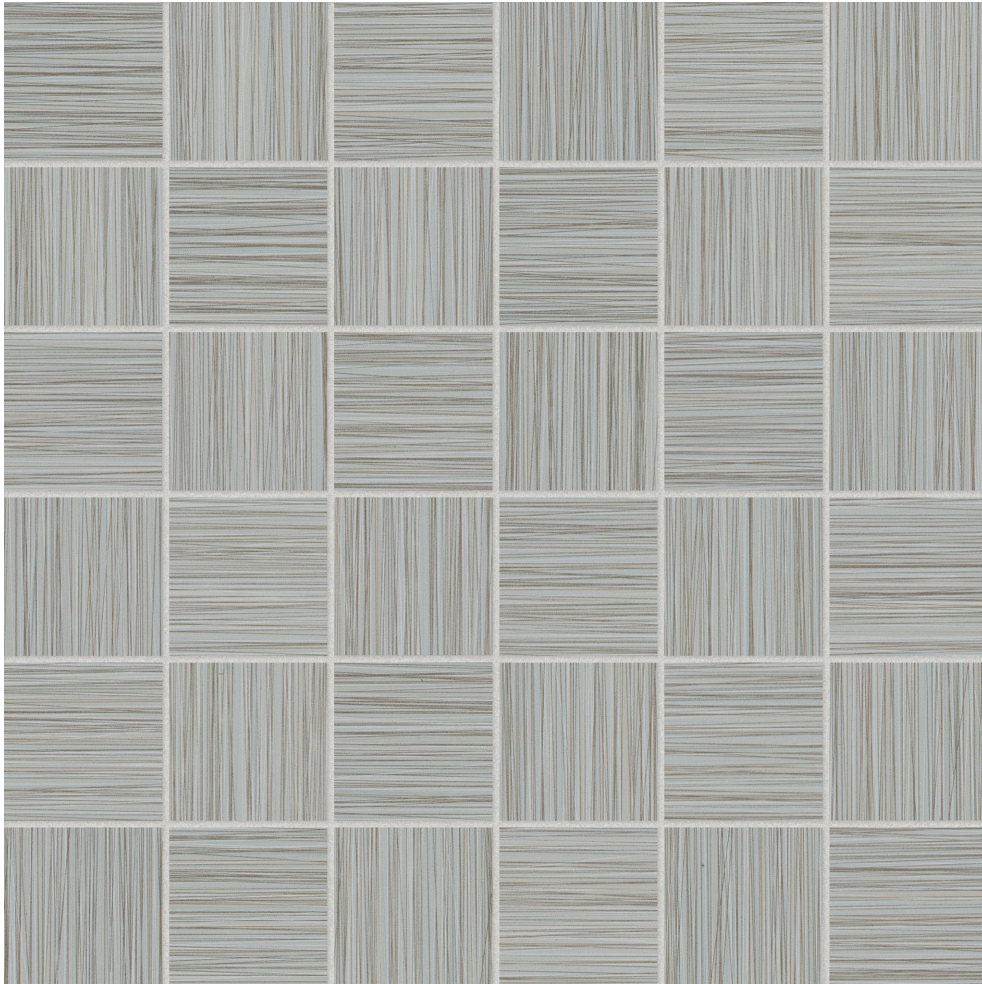

PRODUCT
ZERA ANNEX 2X2 SILVER

12"x12" | Fabrik Look

TECHNICAL DATA

CODE: AC4501-03121

NAME: Zera Annex 2x2 Silver

SERIES: Zera Annex

SIZE: 12"x12"

FINISH: Matte

LOOK: Fabrik Look

FROST RESISTANCE: Yes

NOTES: This product is special order and cannot be cancelled, returned, or refunded.

PEI: 4

SHADE VARIATION: V1

SUITABLE FOR: Indoor| Outdoor

TYPOLOGY: Color Body Porcelain