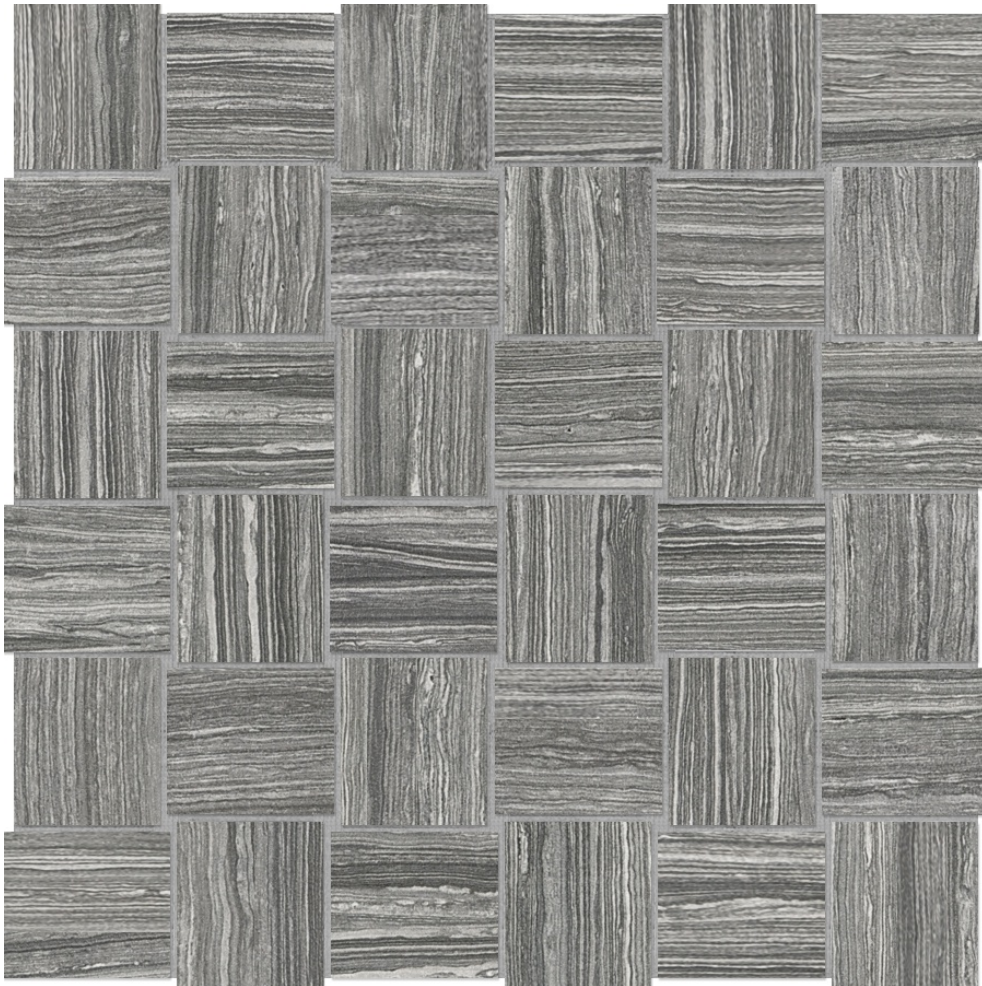

---

**PRODUCT**

**2X2 CARBON BASKETWEAVE**

---

12"x12" | Marble Look

## TECHNICAL DATA

CODE: AC4501-00820

NAME: 2x2 Carbon Basketweave

SERIES: Eramosa

SIZE: 12"x12"

FINISH: Matt

LOOK: Marble Look

FROST RESISTANCE: Yes