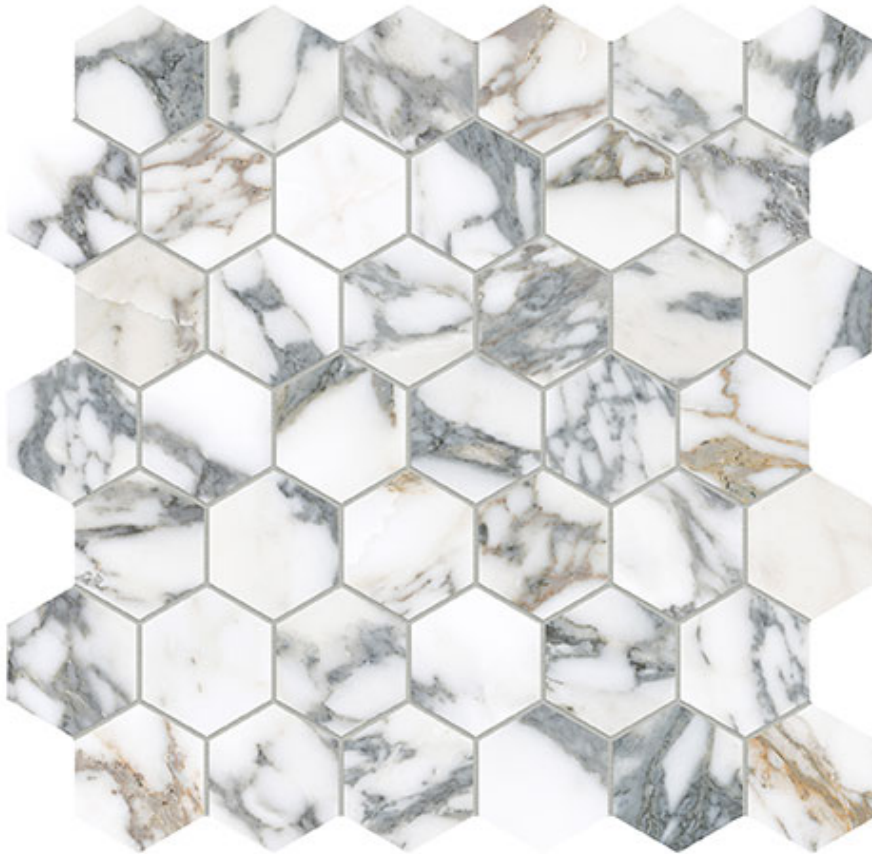

# ROYAL STONEWORKS 2\" data-bbox="128 265 874 288"/>

---

12"x12" | Stone Look

**ROOM SCENES**

## TECHNICAL DATA

CODE: QUSW-IA-HX  
NAME: Royal Stoneworks 2'' Italian Arabescato Hex  
SERIES: Royal Stoneworks  
SIZE: 12"x12"  
FINISH: Honed  
LOOK: Stone Look  
MOSAIC TYPE: 2"x2"  
SHADE VARIATION: V3  
STYLE: Contemporary  
SUITABLE FOR: Indoor|Shower  
TYPOLOGY: Porcelain  
TYPE OF PIECE: Mosaic  
USE: Floor and Wall