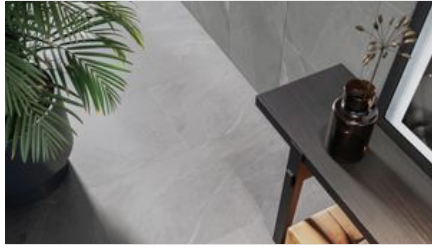

PRODUCT
NORD 24X24 CHROMIUM

24"x24" | Concrete

ROOM SCENES

TECHNICAL DATA

CODE: AC4500-09322

NAME: Nord 24x24 Chromium

SERIES: Nord

SIZE: 24"x24"

FINISH: Matte

LOOK: Concrete

FROST RESISTANCE: Yes

NOTES: This product is special order and cannot be cancelled, returned, or refunded.

PEI: 4

SHADE VARIATION: V2

SUITABLE FOR: Indoor| Outdoor

TYPOLOGY: Color Body Porcelain