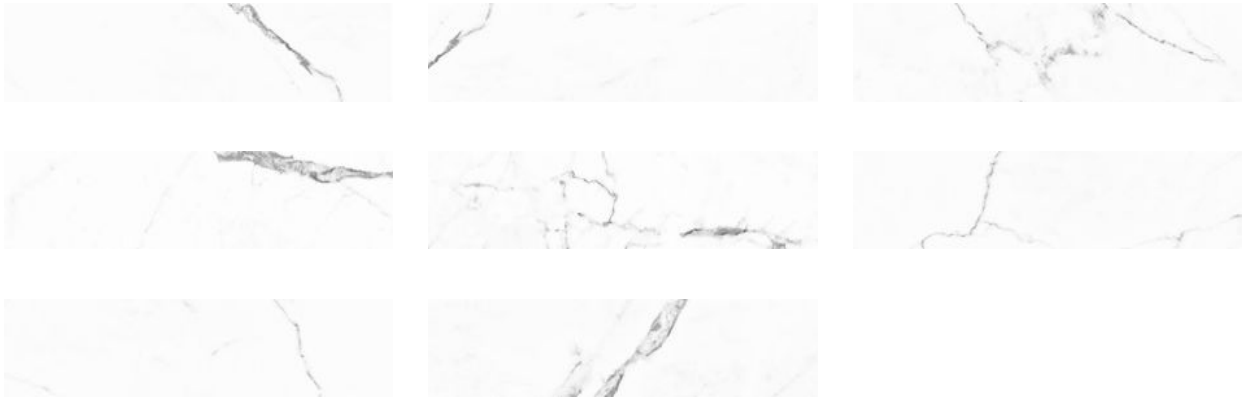

---

**PRODUCT**  
**OBSESSION 2.5X10 STATUARIO**

---

2.5"x10" | Marble Look

**GRAPHIC VARIETY**

ROOM SCENES

## **TECHNICAL DATA**

**CODE:** QUOB-ST-1  
**NAME:** Obsession 2.5x10 Statuario  
**SERIES:** Obsession  
**SIZE:** 2.5"x10"  
**FINISH:** Matt  
**LOOK:** Marble Look  
**FROST RESISTANCE:** Yes  
**NOTES:** 1 square metre of graphic variations  
**PEI:** 4  
**SHADE VARIATION:** V1  
**STYLE:** Classic  
**SUITABLE FOR:** Backsplash|Indoor|Shower  
**TPOLOGY:** Glazed Porcelain  
**TYPE OF PIECE:** Field Tile  
**USE:** Floor and Wall