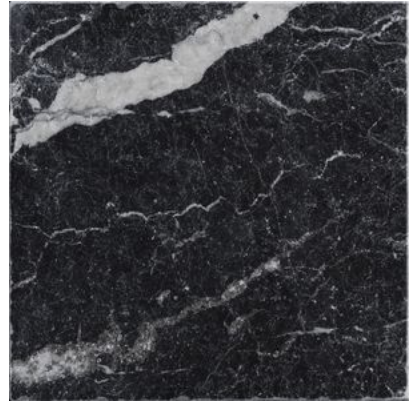

# **OBSESSION**

---

Marble Look

Obsession is an ode to the elegance of marble, enhancing its natural beauty through four iconic types: Statuario, Calacatta, Carrara, and Nero. A distinctive feature of the collection is the delicate Matt finish, achieved through the application of fine granules that enrich the product, giving it a soft and silky texture.

PRODUCTS

10"x10"  
**Obsession 10x10 Calacatta**

10"x10"  
**Obsession 10x10 Carrara**

10"x10"  
**Obsession 10x10 Nero**

10"x10"  
**Obsession 10x10 Statuario**

5"x10"  
**Obsession 5x10 Calacatta**

5"x10"  
**Obsession 5x10 Carrara**