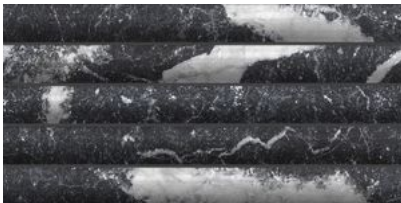

# **OBSESSION**

---

Marble Look

Obsession is an ode to the elegance of marble, enhancing its natural beauty through four iconic types: Statuario, Calacatta, Carrara, and Nero. A distinctive feature of the collection is the delicate Matt finish, achieved through the application of fine granules that enrich the product, giving it a soft and silky texture.

PRODUCTS

10"x10"  
**Obsession 10x10 Calacatta**

10"x10"  
**Obsession 10x10 Carrara**

10"x10"  
**Obsession 10x10 Nero**

10"x10"  
**Obsession 10x10 Statuario**

5"x10"  
**Obsession 5x10 Calacatta**

5"x10"  
**Obsession 5x10 Carrara**

5"x10"  
**Obsession 5x10 Nero**

5"x10"  
**Obsession 5x10 Statuario**

2.5"x10"  
**Obsession 2.5x10 Calacatta**

2.5"x10"  
**Obsession 2.5x10 Carrara**

2.5"x10"  
**Obsession 2.5x10 Nero**

2.5"x10"  
**Obsession 2.5x10 Statuario**