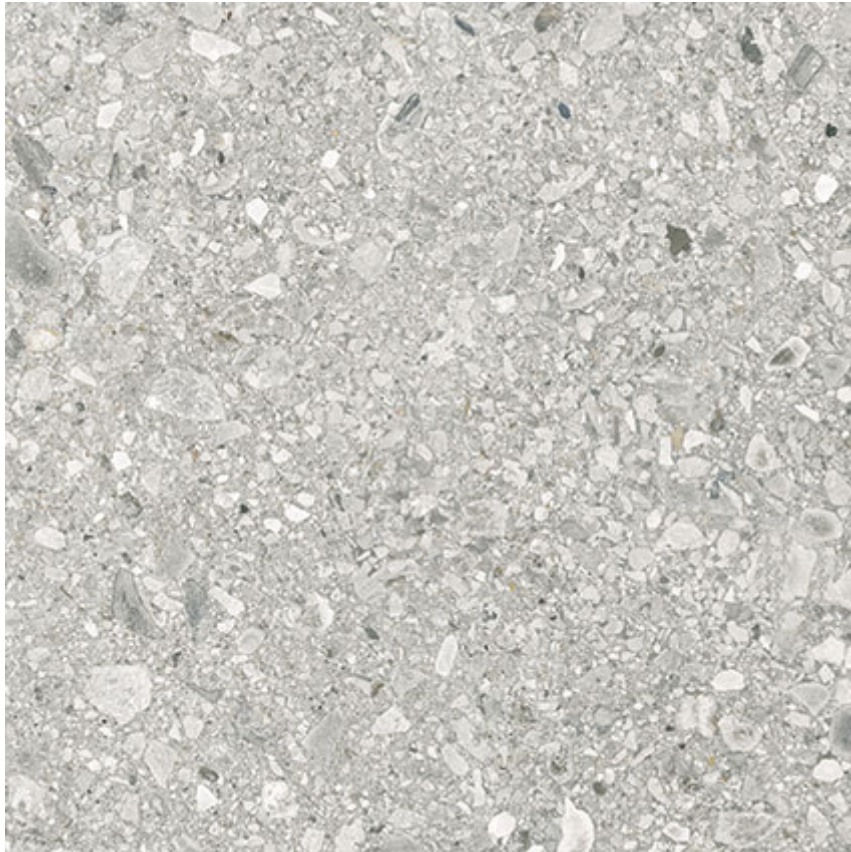

PRODUCT

ROYAL STONEWORKS 24X24 REGAL FOSSIL VEIN HONED

24"x24" | Stone Look

TECHNICAL DATA

CODE: QUSW-RF-4H

NAME: Royal Stoneworks 24X24 Regal Fossil Vein Honed

SERIES: Royal Stoneworks

SIZE: 24"x24"

FINISH: Honed

LOOK: Stone Look

FROST RESISTANCE: Yes

SHADE VARIATION: V3

STYLE: Contemporary

SUITABLE FOR: Indoor|Shower

TPOLOGY: Porcelain

TYPE OF PIECE: Field Tile