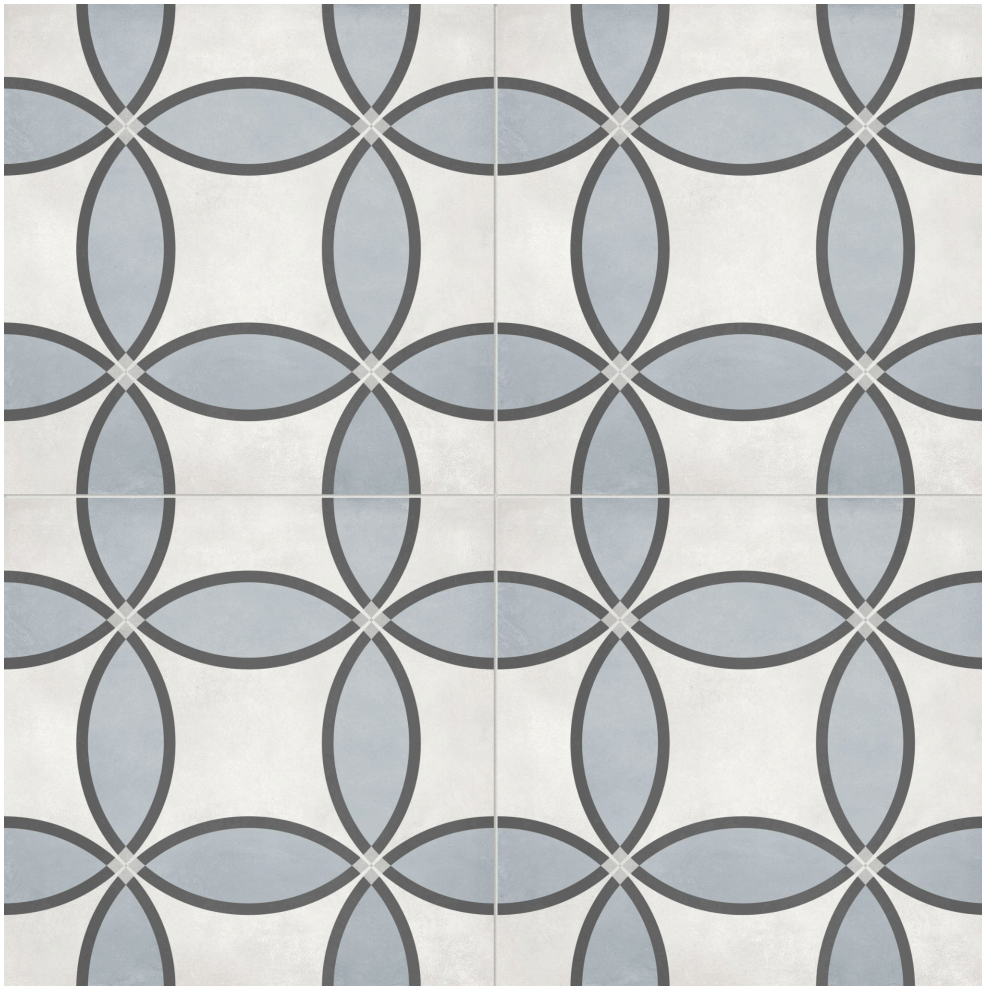

PRODUCT
FORM 8X8 TIDE ZENITH

8"x8" | Patterned Tiles

TECHNICAL DATA

CODE: AC4500-07690

NAME: Form 8x8 Tide Zenith

SERIES: Form AC

SIZE: 8"x8"

FINISH: Matte

LOOK: Patterned Tiles

FROST RESISTANCE: Yes

NOTES: This product is special order and cannot be cancelled, returned, or refunded.

PEI: 4

SHADE VARIATION: V2/V3/V4

SUITABLE FOR: Indoor| Outdoor

TYPOLOGY: Pressed Glazed Porcelain

TYPE OF PIECE: Field Tile

USE: Floor and Wall

PACKING

Size	Product type	BOX			PALLET		
		pcs	sqft	lb	boxes	sqft	lb
8"x8"	Field Tile	17	7.32				

WARNING The information contained in this packing list is for guidance only, the contents of the packing may vary. Please consult our sales representatives for an exact list.