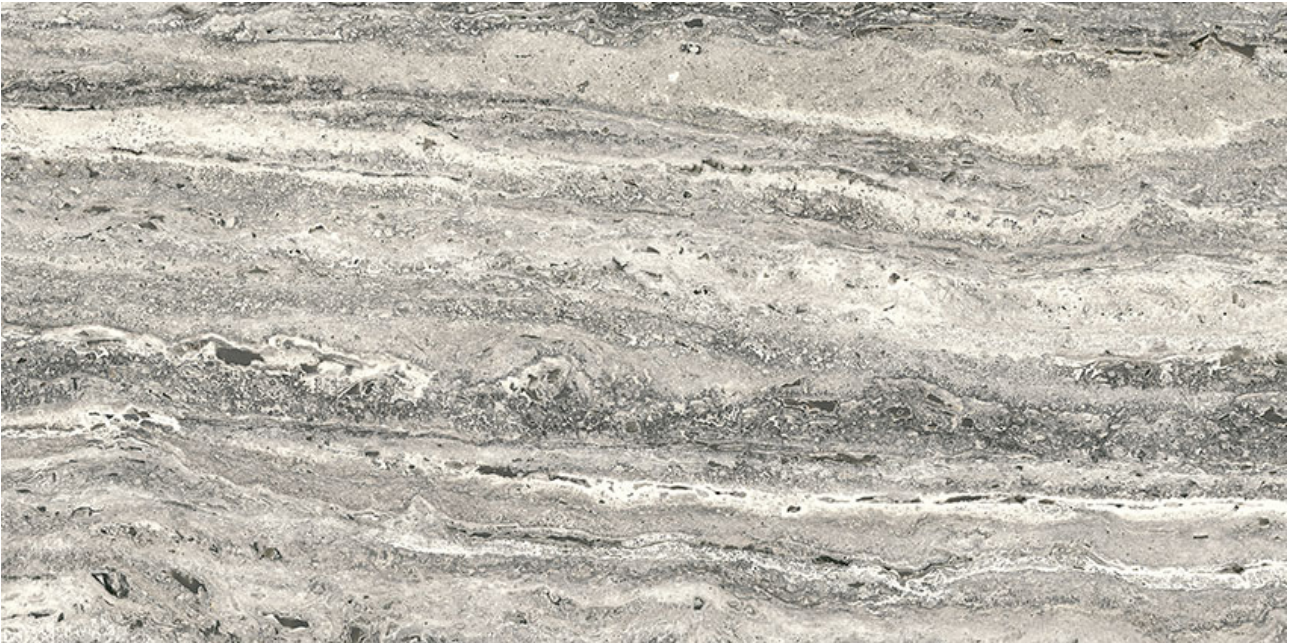

PRODUCT

ROYAL STONWORKS 12X24 REGAL GREY VEIN GRN

12"x24" | Stone Look

TECHNICAL DATA

CODE: QUSW-RG-5G
NAME: Royal Stoneworks 12X24 Regal Grey Vein Grn
SERIES: Royal Stoneworks
SIZE: 12"x24"
FINISH: Grained
LOOK: Stone Look
FROST RESISTANCE: Yes
STYLE: Contemporary
SUITABLE FOR: Indoor|Shower
TYPOLOGY: Porcelain
TYPE OF PIECE: Field Tile
USE: Floor and Wall