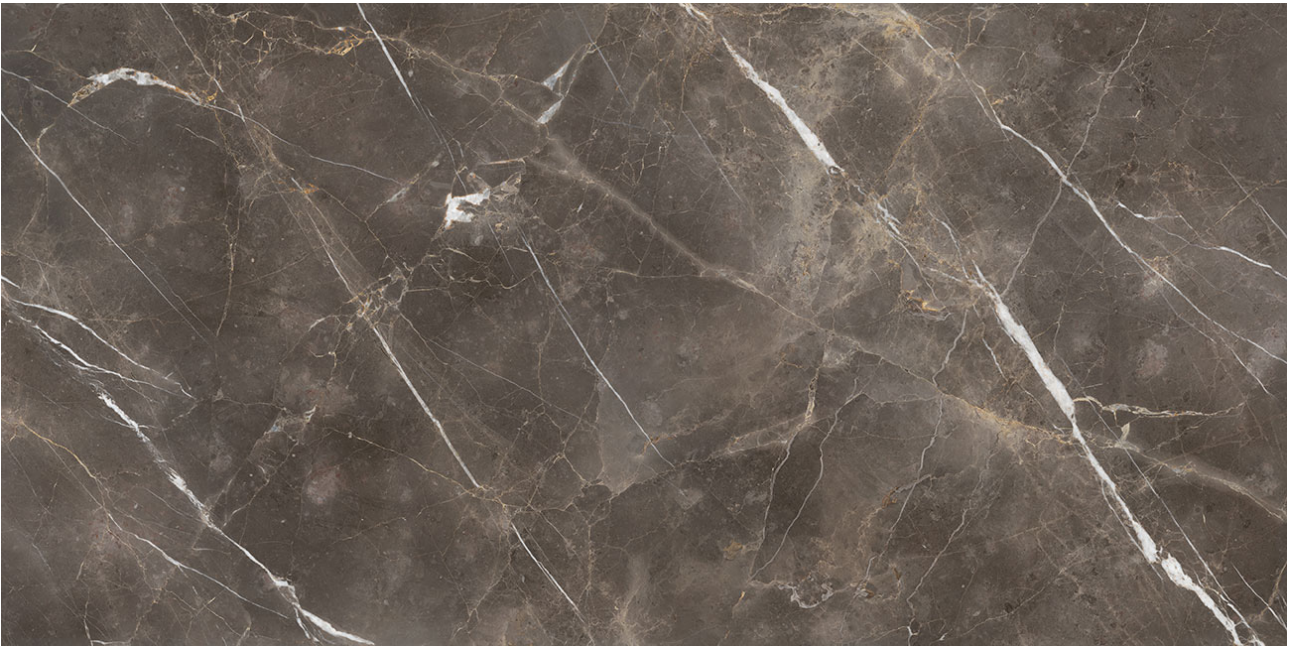

PRODUCT

ROYAL STONEWORKS 63X126 REGAL BROWN MARBLE

POLISHED

63"x126" | Stone Look

TECHNICAL DATA

CODE: QUSW-RM-1P
NAME: Royal Stoneworks 63X126 Regal Brown Marble Polished
SERIES: Royal Stoneworks
SIZE: 63"x126"
FINISH: Polished
LOOK: Stone Look
FROST RESISTANCE: Yes
SHADE VARIATION: V3
STYLE: Contemporary
SUITABLE FOR: Indoor|Shower
TYPOLOGY: Sintered Slab
TYPE OF PIECE: Field Tile
USE: Floor and Wall