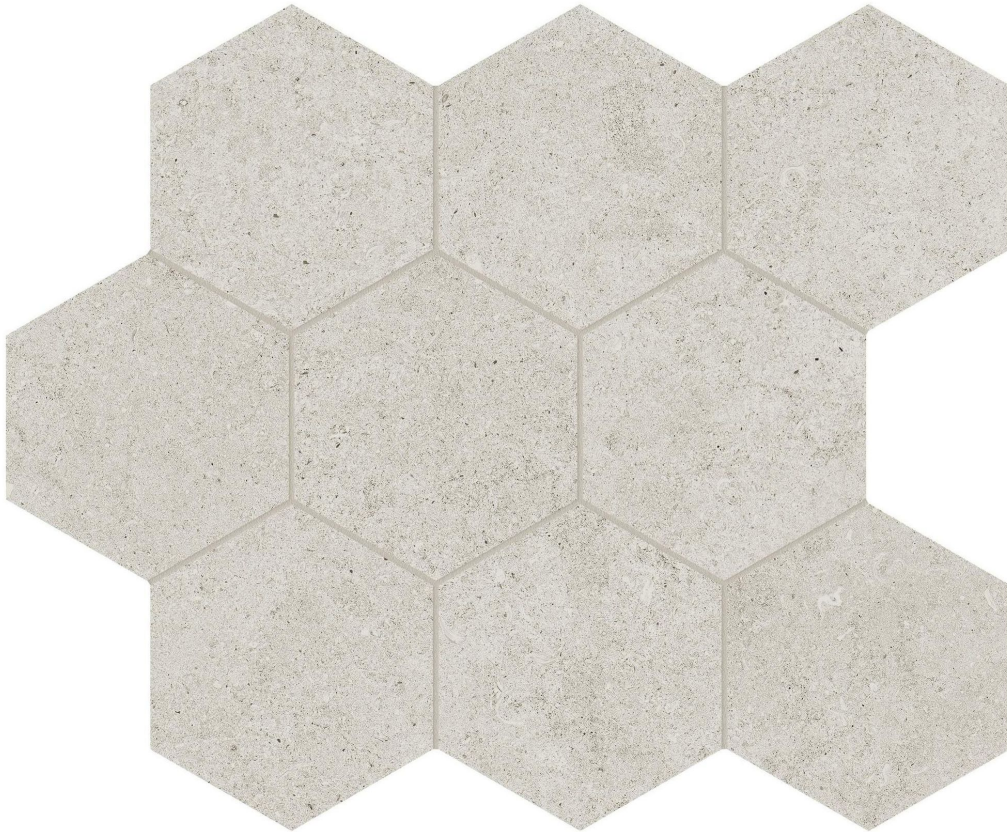

---

**PRODUCT**

**LITHOFORM 4\'' HEX CROSSCUT COAST**

---

10.5"x12" | Stone Look

## TECHNICAL DATA

CODE: AC8510-00320

NAME: Lithoform 4" Hex Crosscut Coast

SERIES: Lithoform

SIZE: 10.5"x12"

FINISH: Organic Matte

LOOK: Stone Look

NOTES: This product is special order and cannot be cancelled, returned, or refunded.

STYLE: Contemporary

SUITABLE FOR: Indoor| Outdoor

TYPOLOGY: Porcelain

TYPE OF PIECE: Mosaic

USE: Floor and Wall

**PACKING**

Size	Product type	BOX			PALLET		
		pcs	sqft	lb	boxes	sqft	lb
10.5"x12"	Mosaic	10	7.86		45		