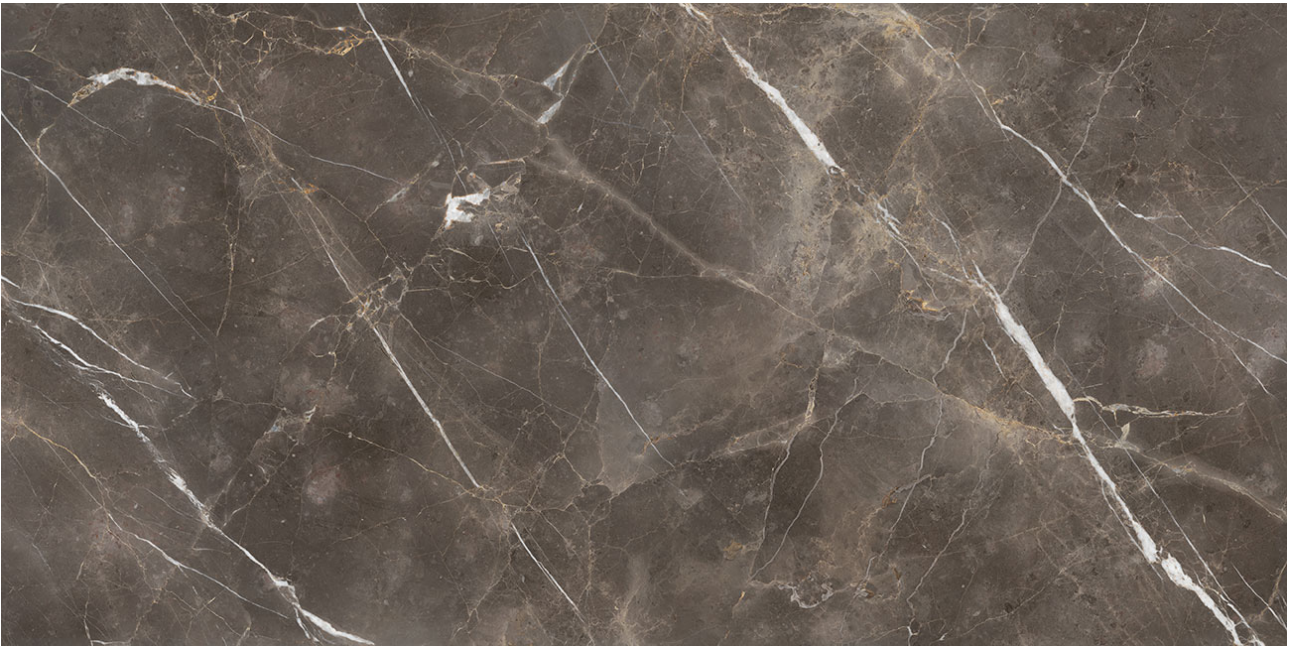

---

**PRODUCT**

**ROYAL STONEWORKS 63X126 REGAL BROWN MARBLE**

**HONED**

---

63"x126" | Stone Look

## TECHNICAL DATA

CODE: QUSW-RM-1H  
NAME: Royal Stoneworks 63X126 Regal Brown Marble Honed  
SERIES: Royal Stoneworks  
SIZE: 63"x126"  
FINISH: Honed  
LOOK: Stone Look  
FROST RESISTANCE: Yes  
SHADE VARIATION: V3  
STYLE: Contemporary  
SUITABLE FOR: Indoor|Shower  
TYPOLOGY: Sintered Slab  
TYPE OF PIECE: Field Tile  
USE: Floor and Wall