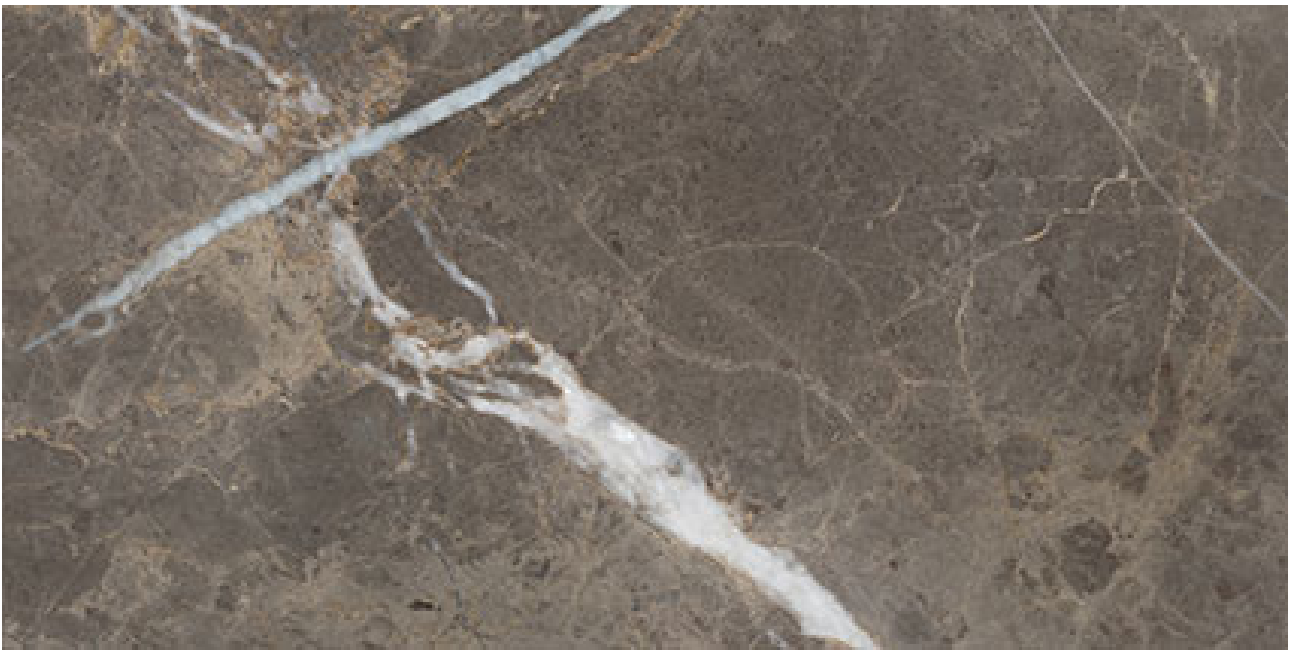

---

**PRODUCT**

**ROYAL STONEWORKS 12X24 REGAL BROWN MARBLE**

**HONED**

---

12"x24" | Stone Look

## TECHNICAL DATA

CODE: QUSW-RM-5H  
NAME: Royal Stoneworks 12X24 Regal Brown Marble Honed  
SERIES: Royal Stoneworks  
SIZE: 12"x24"  
FINISH: Honed  
LOOK: Stone Look  
FROST RESISTANCE: Yes  
SHADE VARIATION: V3  
STYLE: Contemporary  
SUITABLE FOR: Indoor|Shower  
TYPOLOGY: Porcelain  
TYPE OF PIECE: Field Tile  
USE: Floor and Wall