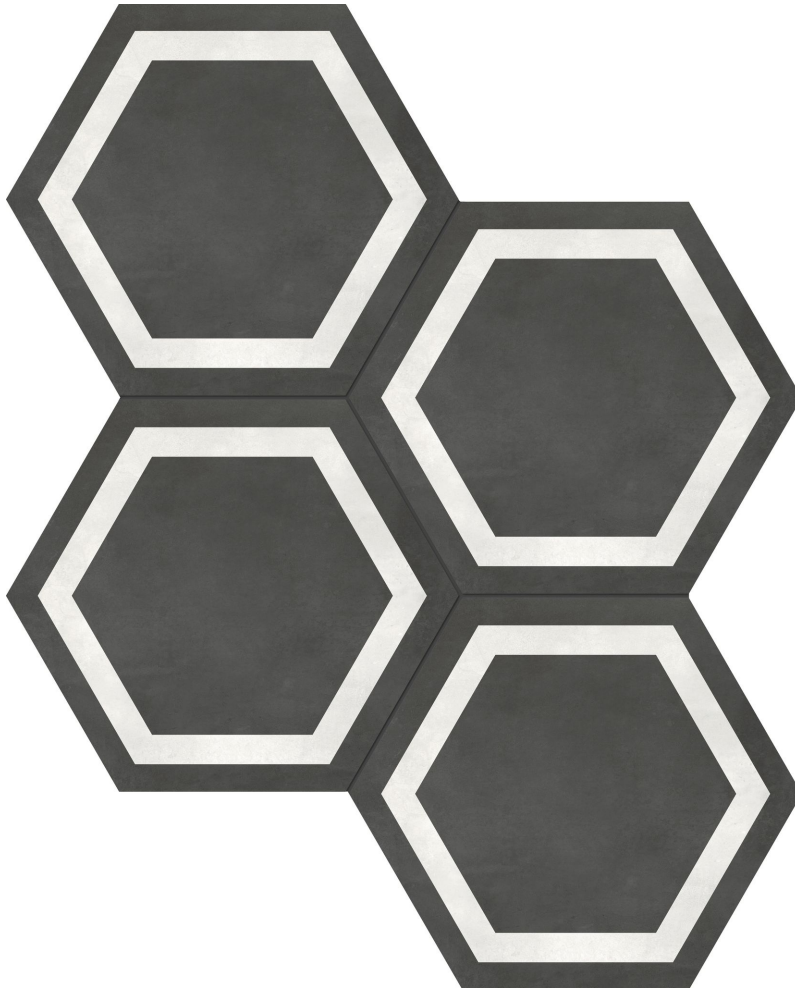

---

**PRODUCT**

**FORM 7\\"/>Hexagon Frame Graphite**

---

7"x8" | Concrete

## TECHNICAL DATA

CODE: AC4500-07490

NAME: Form 7" Hexagon Frame Graphite

SERIES: Form AC

SIZE: 7"x8"

FINISH: Matte

LOOK: Concrete

FROST RESISTANCE: Yes

NOTES: This product is special order and cannot be cancelled, returned, or refunded.

PEI: 4

SHADE VARIATION: V2/V3/V4

SUITABLE FOR: Indoor| Outdoor

TPOLOGY: Pressed Glazed Porcelain

TYPE OF PIECE: Mosaic

USE: Floor and Wall