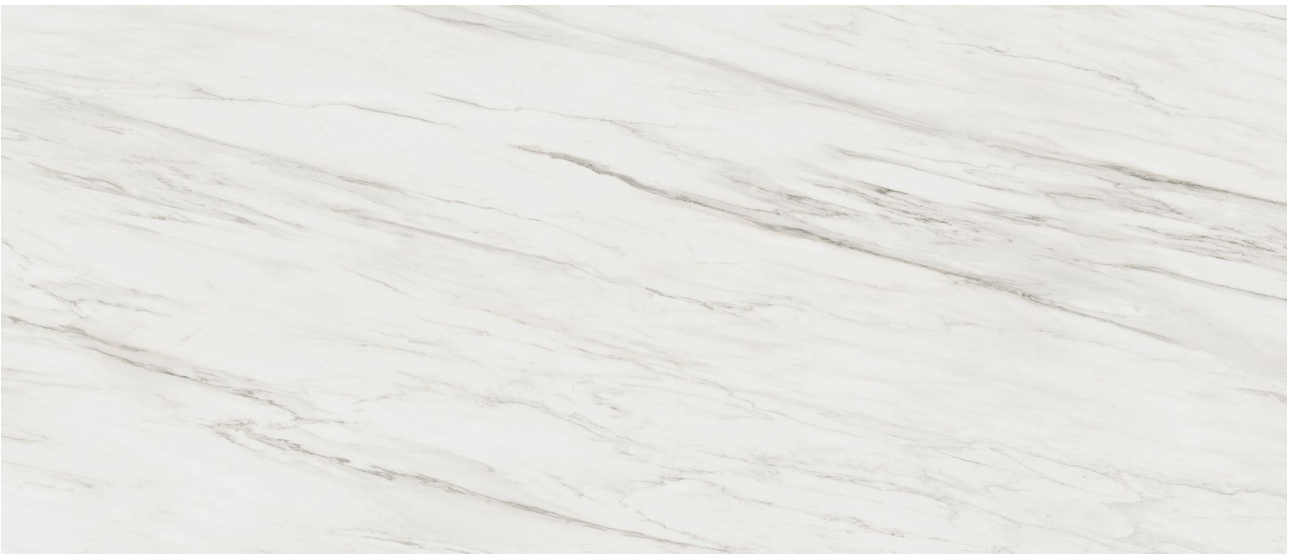

---

**PRODUCT**

**ROYAL STONEWORKS 48X110 ITALIAN CREAM VEIN**

**HONED**

---

48"x110" | Stone Look

**ROOM SCENES**

## TECHNICAL DATA

CODE: QUSW-IC-2H  
NAME: Royal Stoneworks 48X110 Italian Cream Vein Honed  
SERIES: Royal Stoneworks  
SIZE: 48"x110"  
FINISH: Honed  
LOOK: Stone Look  
FROST RESISTANCE: Yes  
STYLE: Contemporary  
SUITABLE FOR: Indoor|Shower  
TYPOLOGY: Sintered Slab  
TYPE OF PIECE: Field Tile  
USE: Floor and Wall