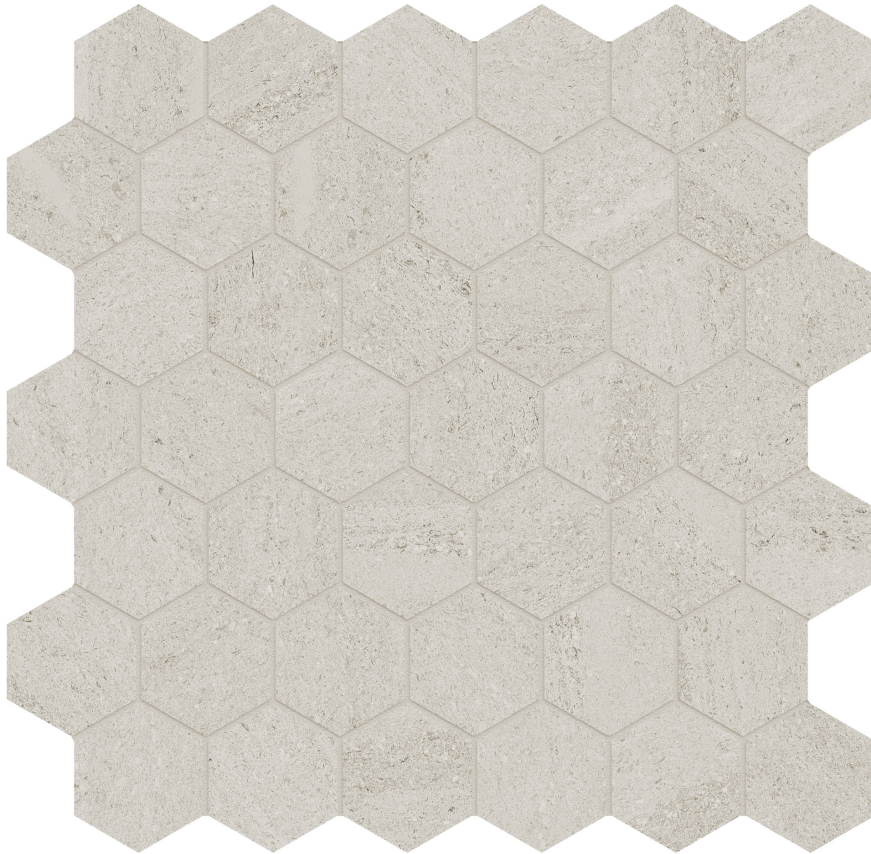

---

**PRODUCT**

**LITHOFORM 2\"** HEX VEINCUT DUNES

---

12"x12" | Stone Look

## TECHNICAL DATA

CODE: AC8510-00350

NAME: Lithoform 2" Hex Veincut Dunes

SERIES: Lithoform

SIZE: 12"x12"

FINISH: Organic Matte

LOOK: Stone Look

NOTES: This product is special order and cannot be cancelled, returned, or refunded.

STYLE: Contemporary

SUITABLE FOR: Indoor| Outdoor

TYPOLOGY: Porcelain

TYPE OF PIECE: Mosaic

USE: Floor and Wall

**PACKING**

Size	Product type	BOX			PALLET		
		pcs	sqft	lb	boxes	sqft	lb
12"x12"	Mosaic	10	9.69		45		