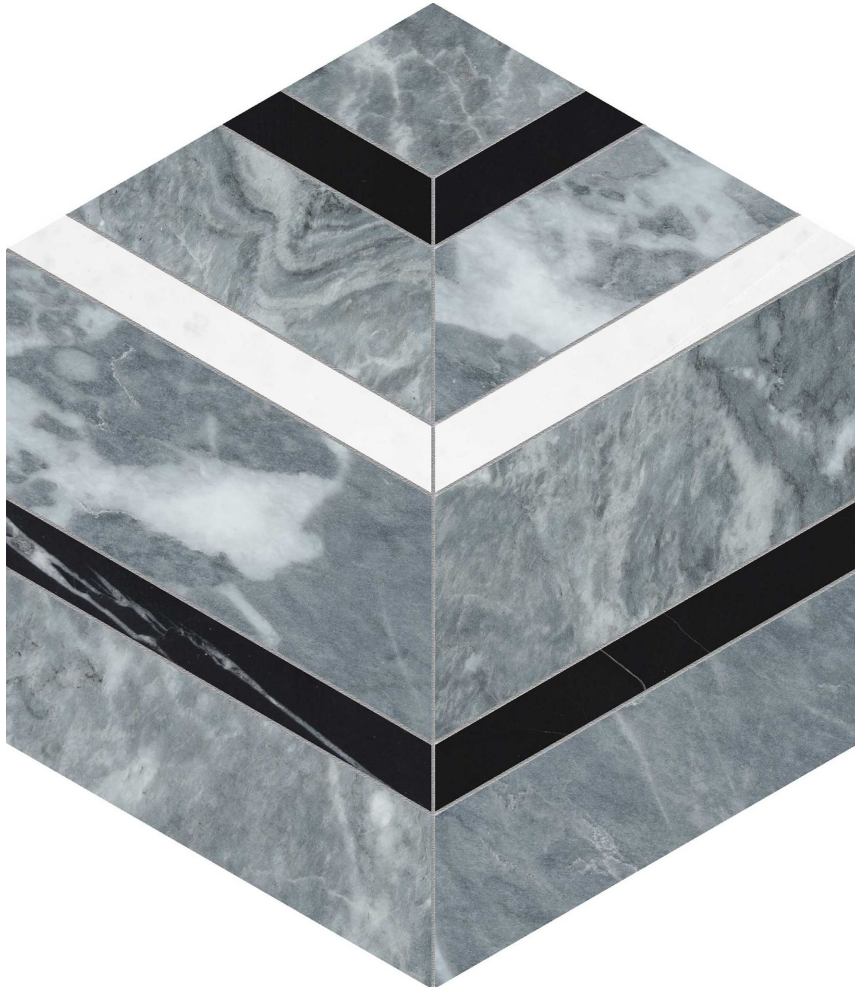

Ceramic Tile • Marble • Granite • Wood Floors

PRODUCT

UTOPIO HEXO MONOCHROMO MOSAIC

Stone | 5.9"x5.11" | Natural Stone

ROOM SCENES

TECHNICAL DATA

CODE: AS5001-03910

NAME: Utopio Hexo Monochromo Mosaic

SIZE: 5.9"x5.11"

SERIES: Utopio

FINISH: Honed w/ Polished

FAMILY: Stone

SUITABLE FOR: Indoor|Shower

TPOLOGY: Natural Stone

TYPE OF PIECE: Mosaic

USE: Floor and Wall