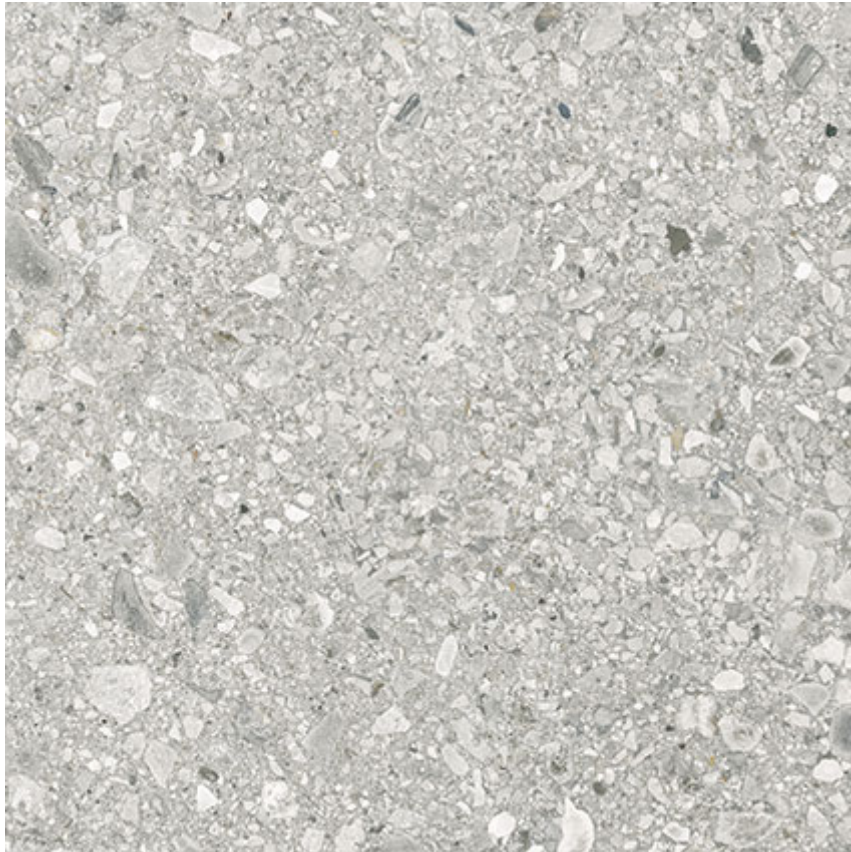

Ceramic Tile • Marble • Granite • Wood Floors

---

# ROYAL STONEWORKS 24X24 REGAL FOSSIL VEIN GRN

---

Tile | 24"x24" | Porcelain

## TECHNICAL DATA

CODE: QUSW-RF-4G

NAME: Royal Stoneworks 24X24 Regal Fossil Vein Grn

SIZE: 24"x24"

SERIES: Royal Stoneworks

FINISH: Grained

LOOK: Stone Look

EDGE: Rectified

FAMILY: Tile

FROST RESISTANCE: Yes

SHADE VARIATION: V3

SUITABLE FOR: Indoor|Shower

TYPOLOGY: Porcelain

TYPE OF PIECE: Field Tile

USE: Floor and Wall

**PACKING**