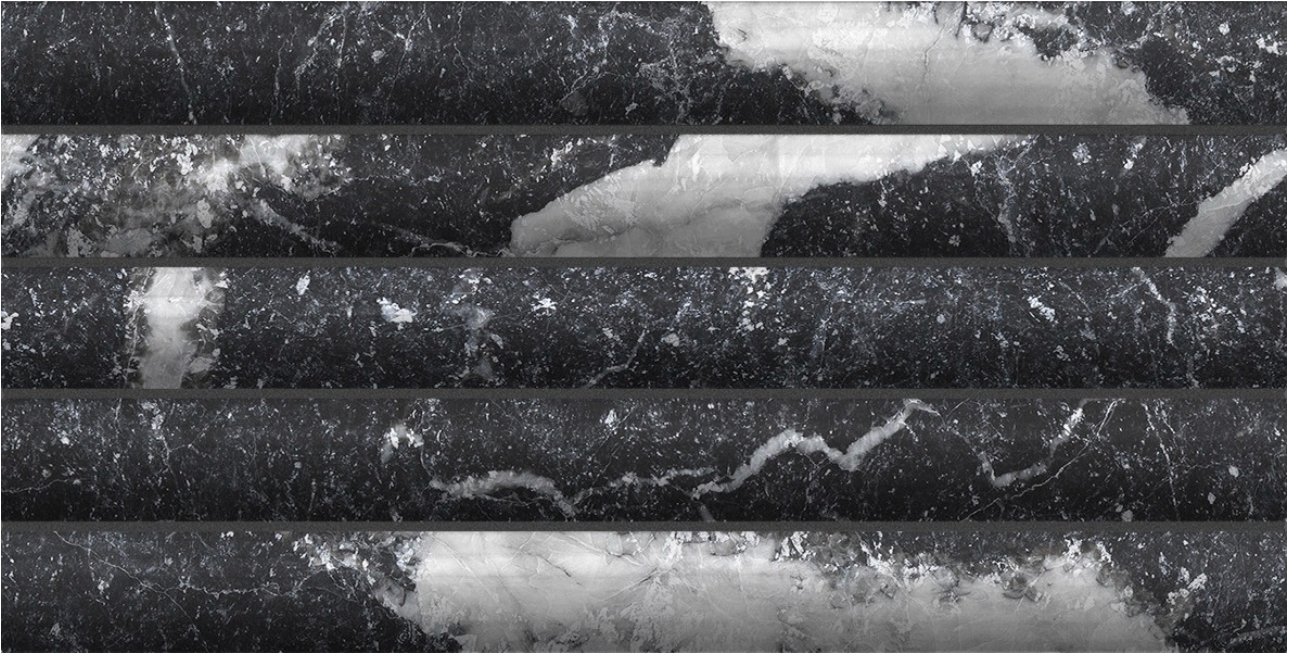

Ceramic Tile • Marble • Granite • Wood Floors

---

# OBSESSION 5X10 NERO

---

Tile | 5"x10" | Glazed Porcelain

**ROOM SCENES**

## **TECHNICAL DATA**

CODE: QUOB-NE-2  
NAME: Obsession 5x10 Nero  
SIZE: 5"x10"  
SERIES: Obsession  
FINISH: Matt  
LOOK: Marble Look  
BREAKING STRENGTH:  $\geq 1300$  N  
CHEMICAL RESISTANCE: GA GLA GHA  
DCOF:  $> 0.42$   
FAMILY: Tile  
FROST RESISTANCE: Yes  
MOHS: 6  
PEI: 3  
R VALUE: R9  
SHADE VARIATION: V1  
STAIN RESISTANCE: 5  
SUITABLE FOR: Backsplash|Indoor|Shower  
TYPOLOGY: Glazed Porcelain  
THICKNESS: 9 mm  
TYPE OF PIECE: Field Tile  
USE: Wall only  
NOTES: 32 graphic variations